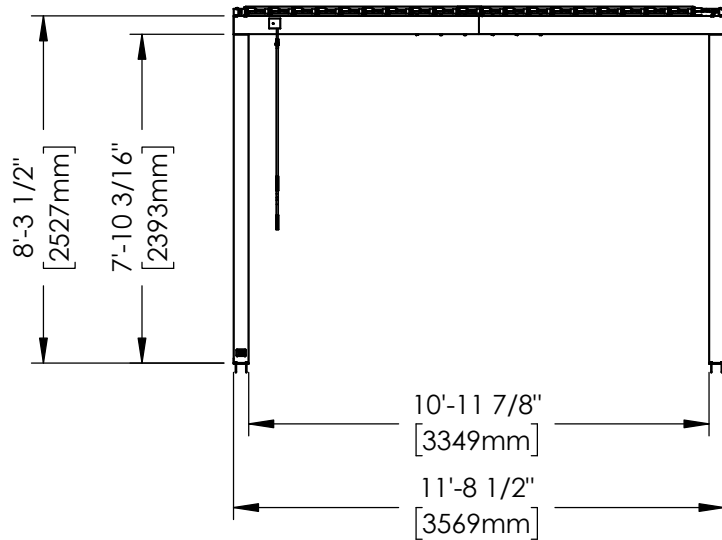

Part Number 2407121 EVANSTON 12x10 LOUVERED PERGOLA
 SHEET 1 OF 1
 SIZE 12x10

Backyard Discovery
 3305 Airport Drive Pittsburg, KS. 66762
 www.backyarddiscovery.com

This drawing and its contents are the property of Backyard Discovery issued in strict confidence and shall not without the prior written permission of the above stated company, be reproduced, copied, or used for any purpose whatsoever except the manufacture of articles for Backyard Discovery. This drawing is loaned and subject to return upon demand.

<p>TOLERANCES UNLESS OTHERWISE SPECIFIED (UNITS: mm) GENERAL = +1 -0 X.X = ±0.5mm ANGULAR = ±0.5°</p>	<p>FINISH SCALE NONE DATE 9/30/2024 DRAWN BY CB</p>	<p>DESCRIPTION 12x10 EVANSTAN LOUVERED PERGOLA</p> <p>PART NUMBER 2407121 EVANSTON 12x10 LOUVERED PERGOLA FOOTPRINT</p>	<p>LABEL</p>	<p>REV</p>
---	--	--	--------------	------------