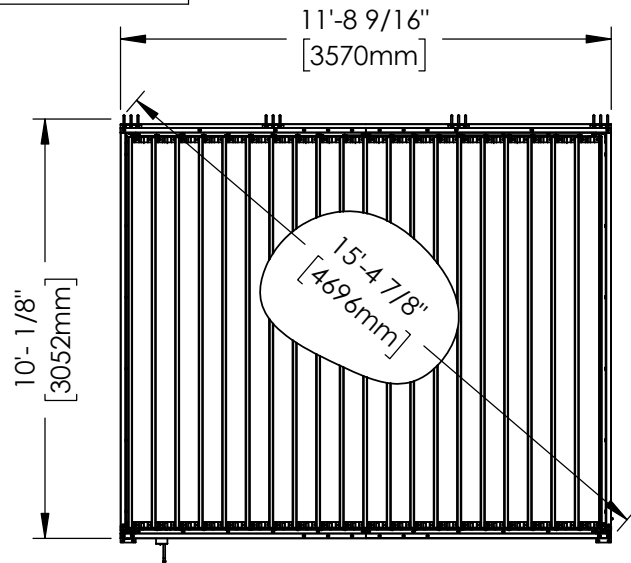

Part Number 2407121 EVANSTON 12x10 LOUVERED PERGOLA
 SHEET 1 OF 1
 SIZE 12x10

Backyard Discovery
 3305 Airport Drive Pittsburg, KS. 66762
 www.backyarddiscovery.com

This drawing and its contents are the property of Backyard Discovery issued in strict confidence and shall not without the prior written permission of the above stated company, be reproduced, copied, or used for any purpose whatsoever except the manufacture of articles for Backyard Discovery. This drawing is loaned and subject to return upon demand.

<p>TOLERANCES UNLESS OTHERWISE SPECIFIED (UNITS: mm) GENERAL = +1 -0 X.X = ±0.5mm ANGULAR = ±0.5°</p>	<p>FINISH SCALE NONE DATE 9/30/2024 DRAWN BY CB</p>	<p>DESCRIPTION 12x10 EVANSTAN LOUVERED PERGOLA</p> <p>PART NUMBER 2407121 EVANSTON 12x10 LOUVERED PERGOLA FOOTPRINT</p>	<p>LABEL</p>	<p>REV</p>
---	--	--	--------------	------------