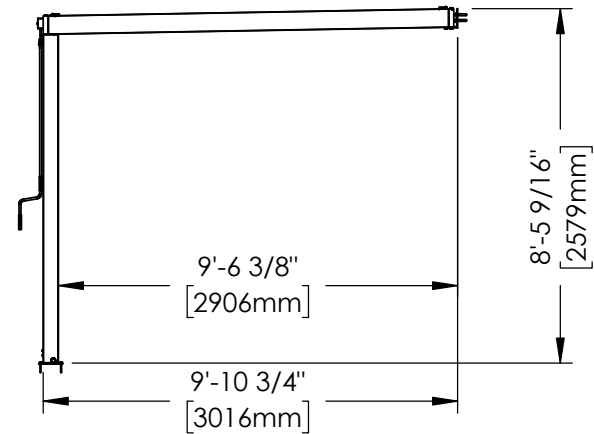

Part Number 2407121 EVANSTON 12x10 LOUVERED PERGOLA
 SHEET 1 OF 1
 SIZE 12x10

Backyard Discovery
 3305 Airport Drive Pittsburg, KS. 66762
 www.backyarddiscovery.com

This drawing and its contents are the property of Backyard Discovery issued in strict confidence and shall not without the prior written permission of the above stated company, be reproduced, copied, or used for any purpose whatsoever except the manufacture of articles for Backyard Discovery. This drawing is loaned and subject to return upon demand.

<p>TOLERANCES UNLESS OTHERWISE SPECIFIED (UNITS: mm) GENERAL = +1 -0 X.X = ±0.5mm ANGULAR = ±0.5°</p>	<p>FINISH SCALE NONE DATE 9/30/2024 DRAWN BY CB</p>	<p>DESCRIPTION 12x10 EVANSTAN LOUVERED PERGOLA</p> <p>PART NUMBER 2407121 EVANSTON 12x10 LOUVERED PERGOLA FOOTPRINT</p>	<p>LABEL</p>	<p>REV</p>
---	--	--	--------------	------------