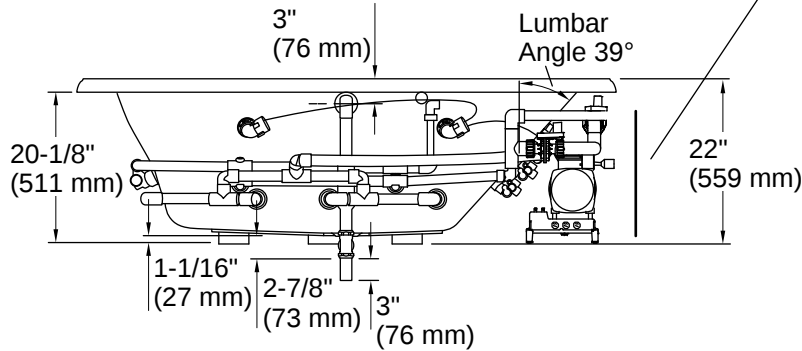

Technical Information

All product dimensions are nominal.

Drain Location:	Center
Drain Hole Diameter:	2-1/4" (57 mm)
Minimum Flat for Door:	3-13/16" (97 mm)
Basin Area, Bottom:	41-3/4" x 27-3/16" (1060 mm x 691 mm)
Basin Area, Top:	60" x 30" (1524 mm x 762 mm)
Water Depth:	16" (406 mm)
Water Capacity:	86 gal (325.5 L)
Minimum Floor Load:	44 lbs/ft ²
Weight:	140 lbs (63.5 kg)
Cutout:	Drop-in, 70-1/2" x 40-1/2" (1791 mm x 1029 mm)

No change in measurement if connected with drain illustrated. (K-7161-AF)

Recommended Faucet Location

Pump/Control Access
34" (864 mm) W x 15" (381 mm) H

Installation

- Drop-in

Installation Notes

Install this product according to the installation instructions.