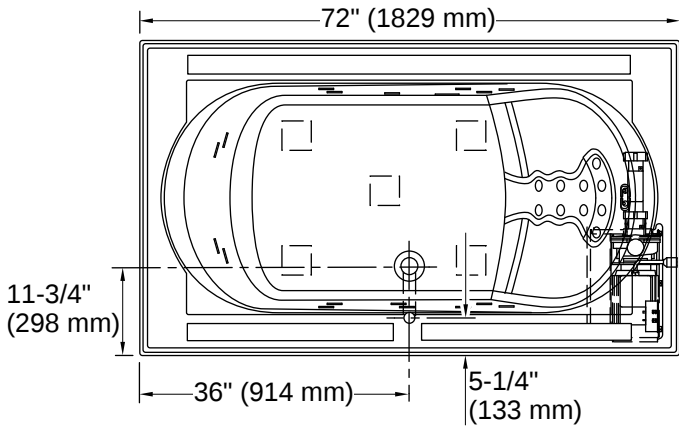

Technical Information

All product dimensions are nominal.

Drain Location:	Center
Drain Hole Diameter:	2-1/4" (57 mm)
Minimum Flat for Door:	3-13/16" (97 mm)
Basin Area, Bottom:	41-3/4" x 27-3/16" (1060 mm x 691 mm)
Basin Area, Top:	60" x 30" (1524 mm x 762 mm)
Water Depth:	16" (406 mm)
Water Capacity:	86 gal (325.5 L)
Minimum Floor Load:	44 lbs/ft ²
Weight:	140 lbs (63.5 kg)
Cutout:	Drop-in, 70-1/2" x 40-1/2" (1791 mm x 1029 mm)

No change in measurement if connected with drain illustrated. (K-7161-AF)

Recommended Faucet Location

Pump/Control Access
34" (864 mm) W x 15" (381 mm) H

Installation

- Drop-in

Installation Notes

Install this product according to the installation instructions.