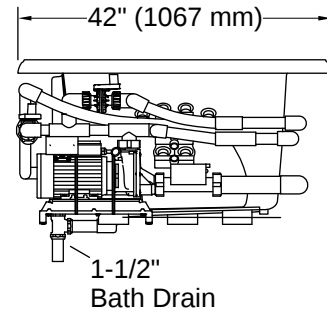

Technical Information

All product dimensions are nominal.

Drain Location:	Center
Drain Hole Diameter:	2-1/4" (57 mm)
Minimum Flat for Door:	3-13/16" (97 mm)
Basin Area, Bottom:	41-3/4" x 27-3/16" (1060 mm x 691 mm)
Basin Area, Top:	60" x 30" (1524 mm x 762 mm)
Water Depth:	16" (406 mm)
Water Capacity:	86 gal (325.5 L)
Minimum Floor Load:	44 lbs/ft ²
Weight:	140 lbs (63.5 kg)
Cutout:	Drop-in, 70-1/2" x 40-1/2" (1791 mm x 1029 mm)

- K-9653 Grab bars for whirlpool baths with Spa/Massage package
- or
- K-T37392 Rotary-turn bath drain trim
 - K-T37391 Rotary-turn bath drain trim
- or
- K-78439 45" cable bath drain
 - K-37385 Rough-in cable drain, PVC, 45" cable, less horizontal tube

No change in measurement if connected with drain illustrated. (K-7161-AF)

Recommended Faucet Location

Pump/Control Access
34" (864 mm) W x 15" (381 mm) H

Installation

- Drop-in

Installation Notes

Install this product according to the installation instructions.

Measure your actual product for rough-in details.

The hot water supply should be 70% of the capacity of the bath or greater. Installations will vary.

This whirlpool is designed for drop-in installation only. It is not suited for use in a three wall alcove with an overhead shower.