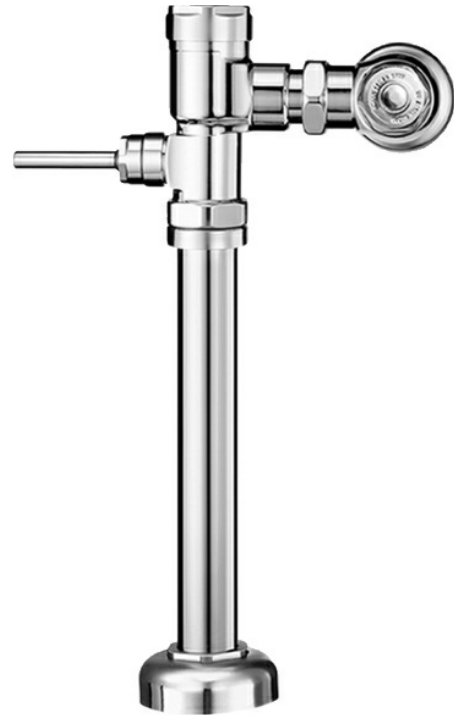

► **Code Number**

3070245

► **Description**

Exposed, Water Closet Flushometer for floor mounted or wall hung top spud bowls.

► **Specifications**

Quiet, Exposed, Piston Type, Chrome Plated Closet Flushometer with the following features:

- Fixed Volume Piston with Filtered O-ring Bypass
- Control Stop Plug
- ADA Compliant Metal Oscillating Non-Hold-Open Handle
- Non-Hold-Open Handle and No External Volume Adjustment to Ensure Water Conservation
- Vacuum Breaker Flush Connection
- Spud Coupling, Wall and Spud Flanges for 1½" Top Spud
- Handle Packing, Stop Seat and Vacuum Breaker Molded from PERMEX® Rubber Compound for Chloramine Resistance
- 1" I.P.S. Screwdriver Bak-Chek® Angle Stop with Free Spinning Vandal Resistant Stop Cap

► **Accessories (Sold Separately)**

See Accessories Section of the Sloan catalog for available accessories

► **Compliance & Certifications**

Made In The
USA

This space for Architect/Engineer Approval