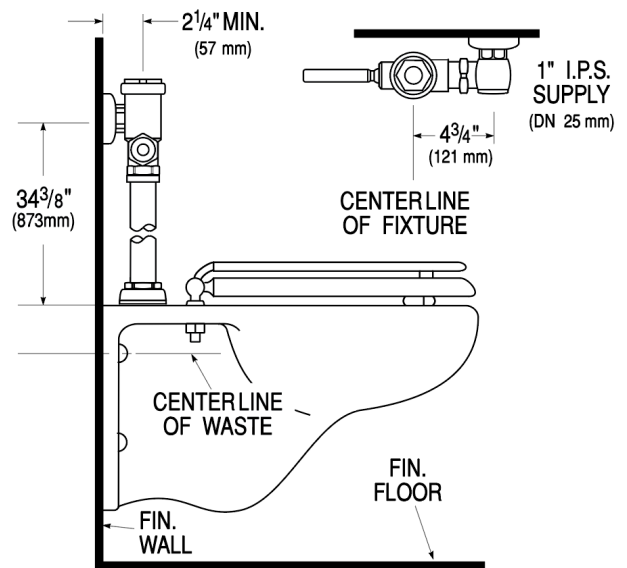

► **Code Number**

3070245

► **Description**

Exposed, Water Closet Flushometer for floor mounted or wall hung top spud bowls.

► **Specifications**

Quiet, Exposed, Piston Type, Chrome Plated Closet Flushometer with the following features:

- Fixed Volume Piston with Filtered O-ring Bypass
- Control Stop Plug
- ADA Compliant Metal Oscillating Non-Hold-Open Handle
- Non-Hold-Open Handle and No External Volume Adjustment to Ensure Water Conservation
- Vacuum Breaker Flush Connection
- Spud Coupling, Wall and Spud Flanges for 1½" Top Spud
- Handle Packing, Stop Seat and Vacuum Breaker Molded from PERMEX® Rubber Compound for Chloramine Resistance
- 1" I.P.S. Screwdriver Bak-Chek® Angle Stop with Free Spinning Vandal Resistant Stop Cap

► **Accessories (Sold Separately)**

See Accessories Section of the Sloan catalog for available accessories

► **Compliance & Certifications**

Made In The
USA

This space for Architect/Engineer Approval