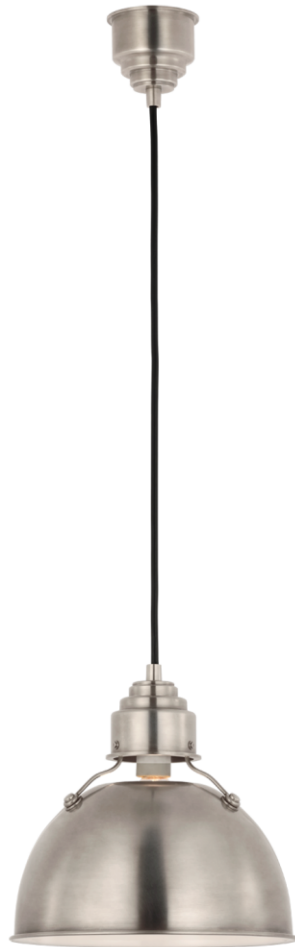

TEAR SHEET

Eugene Small Pendant

Item # TOB 5012AN

Designer: Thomas O'Brien

O/A Height: 20.75" - 159"

Fixture Height: 11.75"

Min. Custom Height: 17"

Width: 12"

Canopy: 4" Round

Finishes: AN, AW, BZ, HAB

Socket: E26 Keyless

Wattage: 150 A21

Weight: 6 Pounds

Note: Height Not Adjustable After Installation | Requires Smaller Outlet Box