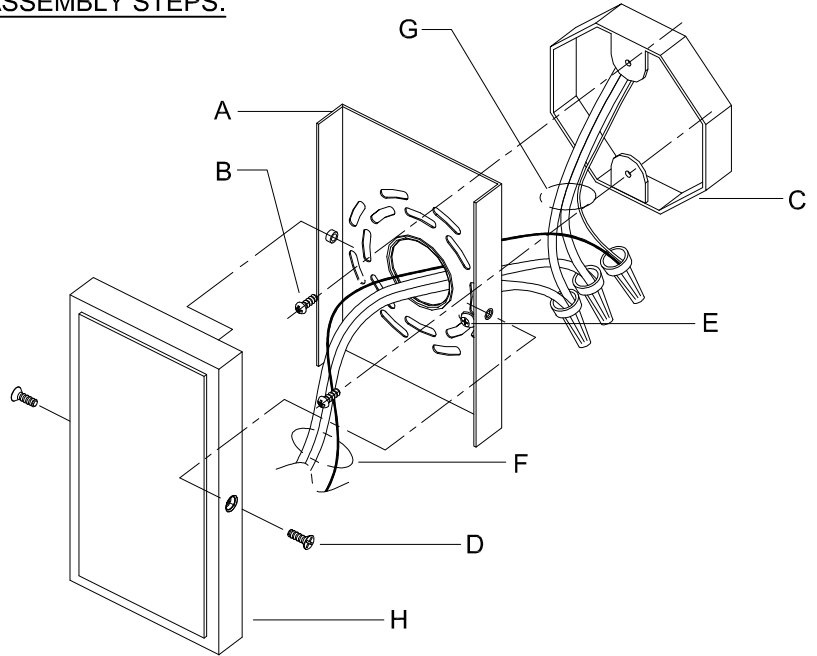

**CAUTION:** Read instructions carefully and turn electricity off at main circuit breaker panel before beginning installation.

## 300120

\*\*\*\*\*  
**WARNING** - If any Special Control Devices are used with this Fixture, Follow the Instructions Carefully to assure full compliance with N.E.C. requirements. If there are any questions, contact a Qualified Electrical Contractor.  
**CAUTION** - All glass is fragile, use care when handling Glass component(s) and or Lamp(s).  
 \*\*\*\*\*

### CANOPY MOUNTING & WIRE CONNECTION ASSEMBLY STEPS:

1. E → A
2. B,A → C
3. F → G 
4. D,H → A

### FIXTURE ASSEMBLY STEPS:

1. K,L,M → J
2. N → P
3. Q → P

B, C, G & P  
 (NOT FURNISHED)  
 (NO INCLUIDA)  
 (NON FOURNIE)