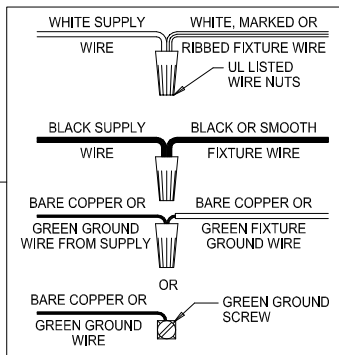

**CAUTION:** Read instructions carefully and turn electricity off at main circuit breaker panel before beginning installation.

## 300120

\*\*\*\*\*  
**WARNING** - If any Special Control Devices are used with this Fixture, Follow the Instructions Carefully to assure full compliance with N.E.C. requirements. If there are any questions, contact a Qualified Electrical Contractor.  
**CAUTION** - All glass is fragile, use care when handling Glass component(s) and or Lamp(s).  
 \*\*\*\*\*

### CANOPY MOUNTING & WIRE CONNECTION ASSEMBLY STEPS:

1. E → A
2. B,A → C
3. F → G 
4. D,H → A

### FIXTURE ASSEMBLY STEPS:

1. K,L,M → J
2. N → P
3. Q → P

B, C, G & P  
 (NOT FURNISHED)  
 (NO INCLUIDA)  
 (NON FOURNIE)