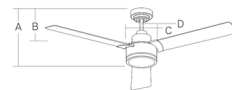

Lightology

lightology.com
866-954-4489
05-18-26

Project: _____
Company: _____
Location: _____ Fixture Type: _____
SPEC #: **SGL1170340**
Approved On: _____ Approved By: _____

Jovie Outdoor DC Ceiling Fan By Generation Lighting

Description

The Jovie Ceiling Fan demonstrates impeccable form and function, featuring a simple industrial design and equipped with a quiet yet powerful DC motor. For fans that have a light, the color temperature (CCT) can be adjusted to 2700, 3000K, or 4000K. A hand-held remote control is included for turning the motor on/off and setting 6 speeds and reverse. If the fan has a light, the control turns it on/off and dims it. Optional accessories are sold separately.

Shown in brushed steel / silver / american walnut

No Light

With Light

Specifications

BLADE COLOR	Silver / American Walnut
BODY FINISH	Brushed Steel
WATTAGE	N/A
DIMMER	N/A
DIMENSIONS	58"W x 13.5"H
BULB	N/A
COUNTRY OF ORIGIN	China

CLICK TO VIEW PRODUCT

Notes: