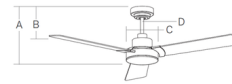

Lightology

lightology.com
866-954-4489
05-18-26

Project: _____
Company: _____
Location: _____ Fixture Type: _____
SPEC #: **SGL1170340**
Approved On: _____ Approved By: _____

Jovie Outdoor DC Ceiling Fan By Generation Lighting

Description

The Jovie Ceiling Fan demonstrates impeccable form and function, featuring a simple industrial design and equipped with a quiet yet powerful DC motor. For fans that have a light, the color temperature (CCT) can be adjusted to 2700, 3000K, or 4000K. A hand-held remote control is included for turning the motor on/off and setting 6 speeds and reverse. If the fan has a light, the control turns it on/off and dims it. Optional accessories are sold separately.

Shown in brushed steel / silver / american walnut

No Light

With Light

Specifications

BLADE COLOR	Silver / American Walnut
BODY FINISH	Brushed Steel
WATTAGE	N/A
DIMMER	N/A
DIMENSIONS	58"W x 13.5"H
BULB	N/A
COUNTRY OF ORIGIN	China

CLICK TO VIEW PRODUCT

Notes: