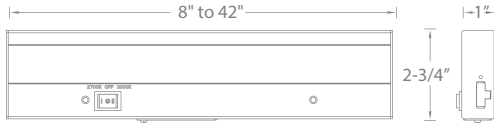

DUO AC-LED COLOR OPTION LIGHT BARS

BA-ACLED

PRODUCT DESCRIPTION

Bringing out the best in bold, eye-catching residential, retail and commercial displays, DUO AC-LED COLOR OPTION Light Bars are ideal for counters and cabinets. Thermally efficient, these fixtures are crafted for illuminating heat sensitive perishables and color sensitive apparel, artwork and collectibles.

FEATURES

- High CRI 90+
- Does not require any driver or transformer
- True 1" profile
- Backlighting with parabolic reflector allows a high uniformity of light
- Each light bar includes one "I" connector
- Minimal space between diffusers for a visually seamless line of illumination
- Free of projected heat, UV and IR radiation
- 54,000 hour rated life
- 5 year WAC Lighting product warranty

SPECIFICATIONS

1. **Construction:** Extruded aluminum body with polycarbonate lens.
2. **Power:** Direct 120VAC 60Hz input.
3. **Light Source:** 2700K and 3000K AC LEDs. CRI: 90.
4. **Dimming:** May be dimmed down to 10% with electronic low voltage (ELV) dimmer. Compatible with **LUTRON DVELV-300, SELV-300** Electronic Low Voltage dimmer
5. **Finish:** Abrasion resistant Bronze (BZ), Brushed Aluminum (AL) and White (WT) powder coat.
6. **Standards:** ETL & cETL Listed, Title 24 JA8 Compliant

ORDER NUMBER

Model#	Length	Color Temp	Finish
BA-ACLED	8 8"	27/30 2700K and 3000K	BZ Bronze AL Brushed Aluminum WT White
	12 12"		
	18 18"		
	24 24"		
	30 30"		
	36 36"		
	42 42"		

BA-ACLED -

Example: **BA-ACLED12-27/30AL**

Fixture Type:

Catalog Number:

Project: _____

Location: _____

FIXTURE PERFORMANCE

Model #	Color Temp	Power	Lumens	Efficacy
BA-ACLED8-27/30	2700K and 3000K	6.0W	330	55 Lm/W
BA-ACLED12-27/30		8.0W	475	59 Lm/W
BA-ACLED18-27/30		10.0W	545	55 Lm/W
BA-ACLED24-27/30		15.0W	930	62 Lm/W
BA-ACLED30-27/30		17.5W	1095	63 Lm/W
BA-ACLED36-27/30		19.5W	1305	67 Lm/W
BA-ACLED42-27/30		22.5W	1445	64 Lm/W

ACCESSORIES

6' power cord 	BA-PC6-WT	Supplies power in any application.
"I" connector 	BA-I-WT	Interconnection for seamless end to end transitions. One included with each light bar.
Interconnect cable 	BA-IC12-WT BA-IC24-WT BA-IC36-WT	12" 24" 36" Links two light bars using a single power connection.