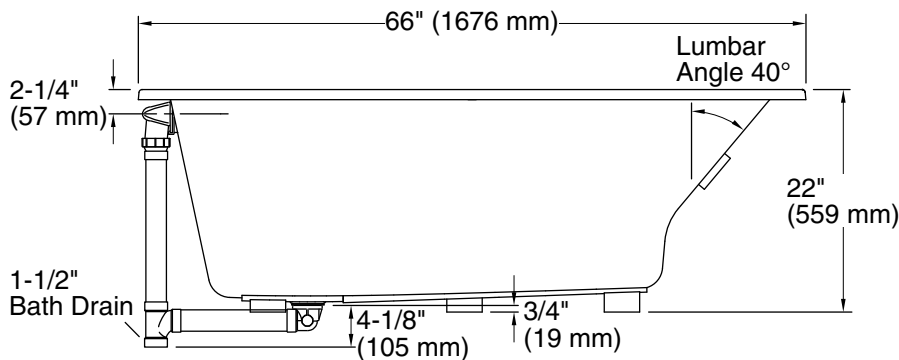

Underscore®

66" x 36" drop-in bath
K-1136

Features

- Integral lumbar support
- Slotted overflow allows for deep soaking
- 66" (1676 mm) x 36" (914 mm) x 22" (559 mm)

Material

- Acrylic

Installation

- Reversible drain
- Drop-in or undermount
- Requires Clearflo slotted overflow bath drain (sold separately)

For the most current Specification Sheet, go to www.kohler.com USA or www.kohler.ca Canada

3-11-2026 20:12 - US/CA

THE BOLD LOOK
OF **KOHLER**®

No change in measurements if connected with drain illustrated. (K-7272)

Technical Information

All product dimensions are nominal.

Drain location:	Reversible
Basin area, bottom:	44-1/2" x 26-1/2" (1130 mm x 673 mm)
Basin area, top:	60-1/4" x 30-1/4" (1530 mm x 768 mm)
Weight:	80 lbs (36.3 kg)
Minimum floor load:	58 lbs/ft ² (283.2 kg/m ²)
Water depth:	17-3/4" (451 mm)
Water capacity:	102 gal (386.1 L)
Cutout:	Drop-in, 65" x 35" (1651 mm x 889 mm)
Minimum flat for door:	2-7/16" (62 mm)