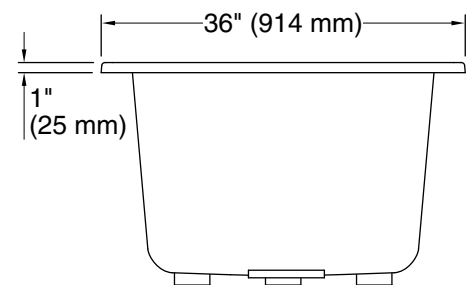

Underscore®

66" x 36" drop-in bath
K-1136

Features

- Integral lumbar support
- Slotted overflow allows for deep soaking
- 66" (1676 mm) x 36" (914 mm) x 22" (559 mm)

Material

- Acrylic

Installation

- Reversible drain
- Drop-in or undermount
- Requires Clearflo slotted overflow bath drain (sold separately)

Color tiles intended for reference only.

Color	Code	Description
	0	White
	96	Biscuit
	7	Black Black™

1-800-4KOHLER (1-800-456-4537)

Kohler Co. reserves the right to make revisions without notice to product specifications.

For the most current Specification Sheet, go to www.kohler.com USA or www.kohler.ca Canada

3-11-2026 20:12 - US/CA

THE BOLD LOOK
OF **KOHLER**®

No change in measurements if connected with drain illustrated. (K-7272)

Technical Information

All product dimensions are nominal.

Drain location:	Reversible
Basin area, bottom:	44-1/2" x 26-1/2" (1130 mm x 673 mm)
Basin area, top:	60-1/4" x 30-1/4" (1530 mm x 768 mm)
Weight:	80 lbs (36.3 kg)
Minimum floor load:	58 lbs/ft ² (283.2 kg/m ²)
Water depth:	17-3/4" (451 mm)
Water capacity:	102 gal (386.1 L)
Cutout:	Drop-in, 65" x 35" (1651 mm x 889 mm)
Minimum flat for door:	2-7/16" (62 mm)