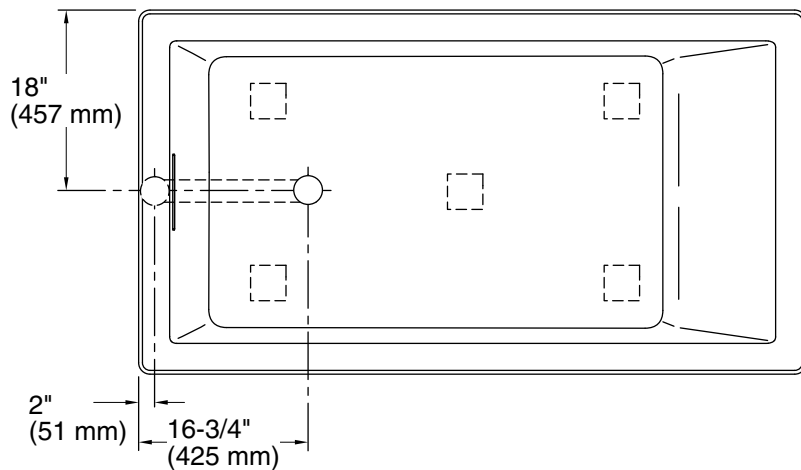

Underscore®

66" x 36" drop-in bath
K-1136

Features

- Integral lumbar support
- Slotted overflow allows for deep soaking
- 66" (1676 mm) x 36" (914 mm) x 22" (559 mm)

Material

- Acrylic

Installation

- Reversible drain
- Drop-in or undermount
- Requires Clearflo slotted overflow bath drain (sold separately)

For the most current Specification Sheet, go to www.kohler.com USA or www.kohler.ca Canada

3-11-2026 20:12 - US/CA

THE BOLD LOOK
OF **KOHLER**®

No change in measurements if connected with drain illustrated. (K-7272)

Technical Information

All product dimensions are nominal.

Drain location:	Reversible
Basin area, bottom:	44-1/2" x 26-1/2" (1130 mm x 673 mm)
Basin area, top:	60-1/4" x 30-1/4" (1530 mm x 768 mm)
Weight:	80 lbs (36.3 kg)
Minimum floor load:	58 lbs/ft ² (283.2 kg/m ²)
Water depth:	17-3/4" (451 mm)
Water capacity:	102 gal (386.1 L)
Cutout:	Drop-in, 65" x 35" (1651 mm x 889 mm)
Minimum flat for door:	2-7/16" (62 mm)