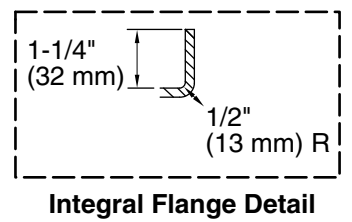

Required Electrical Service

One circuit required, protected with Class A Ground-Fault Circuit-Interrupter (GFCI). Outside North America, this device may be known as a Residual Current Device (RCD).

Heated Surface: 120 V, 15 A

Technical Information

All product dimensions are nominal.

- Drain location: Left
- Basin area, bottom: 51-3/8" x 21" (1305 mm x 533 mm)
- Basin area, top: 64-1/2" x 30-1/2" (1638 mm x 775 mm)
- Weight: 80 lbs (36.3 kg)
- Minimum floor load: 40 lbs/ft² (195.3 kg/m²)
- Water depth: 15" (381 mm)
- Water capacity: 72 gal (272.5 L)
- Electrical component rating: Heated Surface: 120 V, 0.5 A, 60 Hz, 65 W
- Minimum flat for door: 2" (51 mm)

Notes

- Measure your actual product for rough-in details.
- Install this product according to the installation instructions.
- The hot water supply should be 70% of the capacity of the bath or greater. Installations will vary.
- ADA compliant when installed to the specific requirements of these regulations.