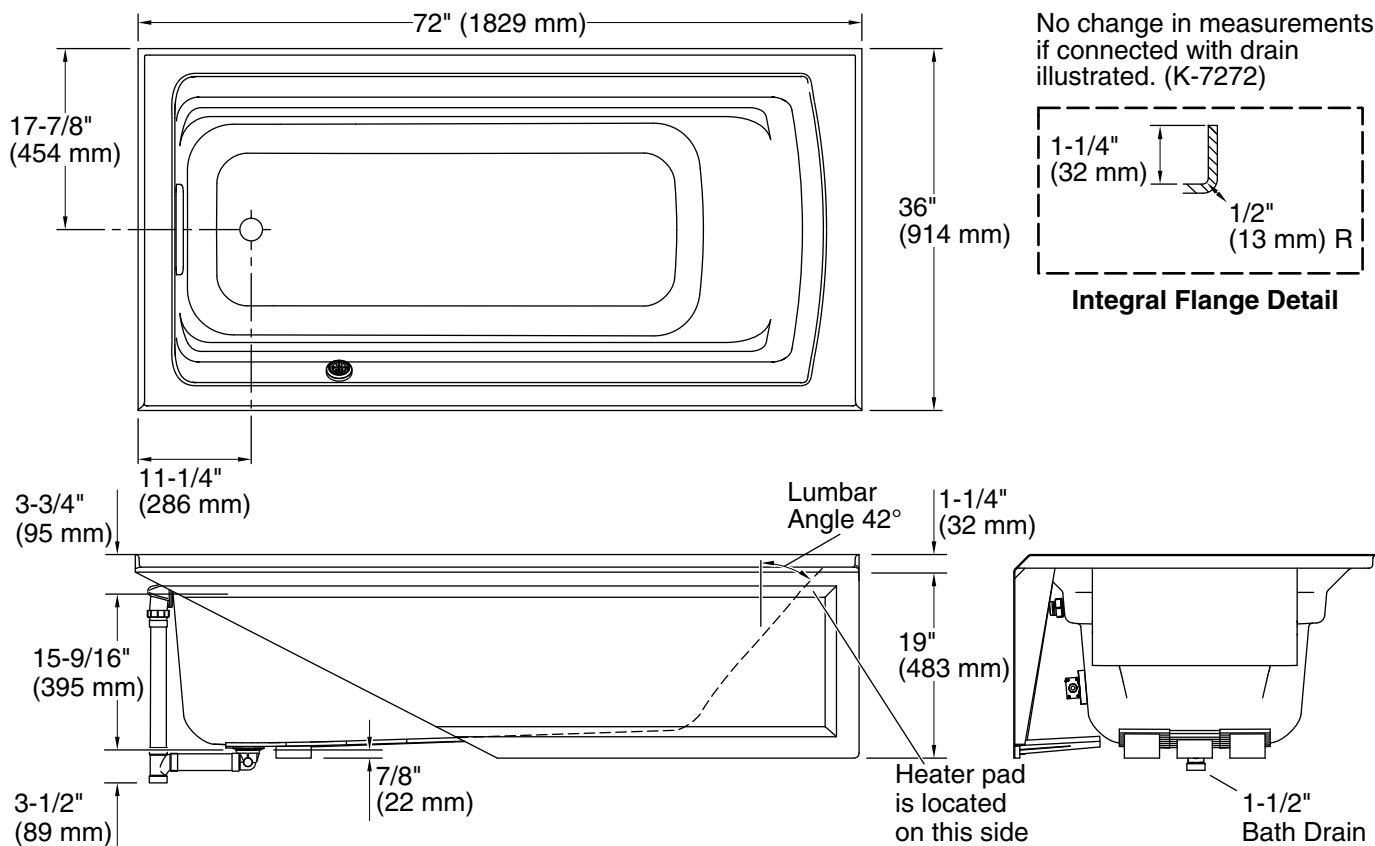

No change in measurements if connected with drain illustrated. (K-7272)