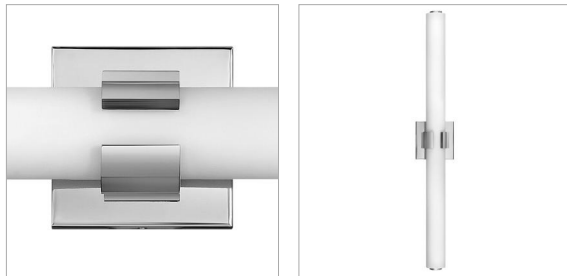

## 53063CM

### LARGE LED VANITY

Bold and balanced are the defining elements of Aiden. A striking, signature cuff centers the etched white glass baton, while matching end caps complete the simple symmetry. The clean transitional silhouette can be mounted vertically or horizontally with Invisimount for a look that is as flexible as it is fashionable.

DETAILS	
FINISH:	Chrome
MATERIAL:	Steel
GLASS:	Etched White
DIMMABLE:	YES - CL TYPE DIMMER (SSL7A)

DIMENSIONS	
WIDTH:	31.3"
HEIGHT:	4.8"
WEIGHT:	4lb
BACK PLATE:	4.75" Sq.
EXTENSION:	3.8"
TOP TO OUTLET:	2.5"

#### PRODUCT DETAILS:

- Invisimount hardware is hidden on the backplate for a clean silhouette
- This fixture can be mounted vertically
- Damp Rated
- ADA compliant design provides added accessibility and maximum clearance
- LED components carry a 5-year limited warranty
- Bold silhouette with dramatic details creates a modern statement
- This design features a sparkling, reflective chrome finish
- Energy-efficient integrated LED - safer for the environment and low maintenance