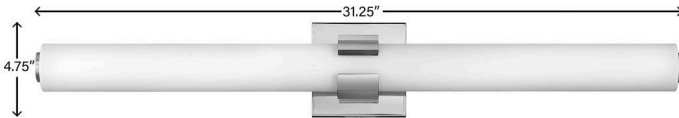

## 53063CM

### LARGE LED VANITY

Bold and balanced are the defining elements of Aiden. A striking, signature cuff centers the etched white glass baton, while matching end caps complete the simple symmetry. The clean transitional silhouette can be mounted vertically or horizontally with Invisimount for a look that is as flexible as it is fashionable.

DETAILS	
FINISH:	Chrome
MATERIAL:	Steel
GLASS:	Etched White
DIMMABLE:	YES - CL TYPE DIMMER (SSL7A)

DIMENSIONS	
WIDTH:	31.3"
HEIGHT:	4.8"
WEIGHT:	4lb
BACK PLATE:	4.75" Sq.
EXTENSION:	3.8"
TOP TO OUTLET:	2.5"

LIGHT SOURCE	
LIGHT SOURCE:	Integrated LED
LED NAME:	LEVO140-260
WATTAGE:	53w LED *Included
VOLTAGE:	120v
LUMENS:	4200
CRI:	92
INCANDESCENT EQUIVALENCY:	4 x 75w
DIMMABLE:	YES - CL TYPE DIMMER (SSL7A)

SHIPPING	
CARTON LENGTH:	36.5
CARTON WIDTH:	7.5
CARTON HEIGHT:	11
CARTON WEIGHT:	7