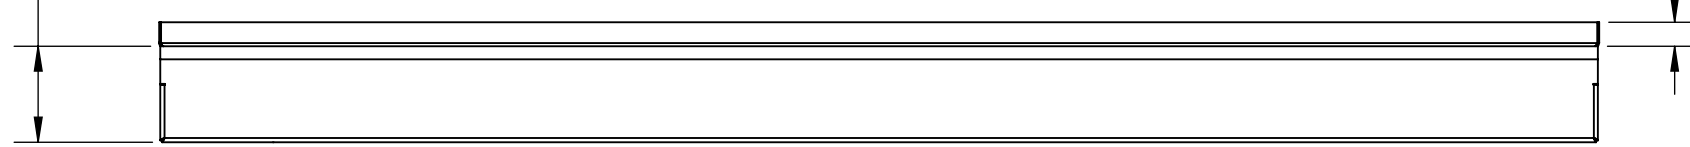

4

3

2

1

Shaded area represents anti-slip coverage

1" Tile Flange

3" Apron Height

• All Dimentions are approximate. Measurements should be verified against the unit to ensure proper fit