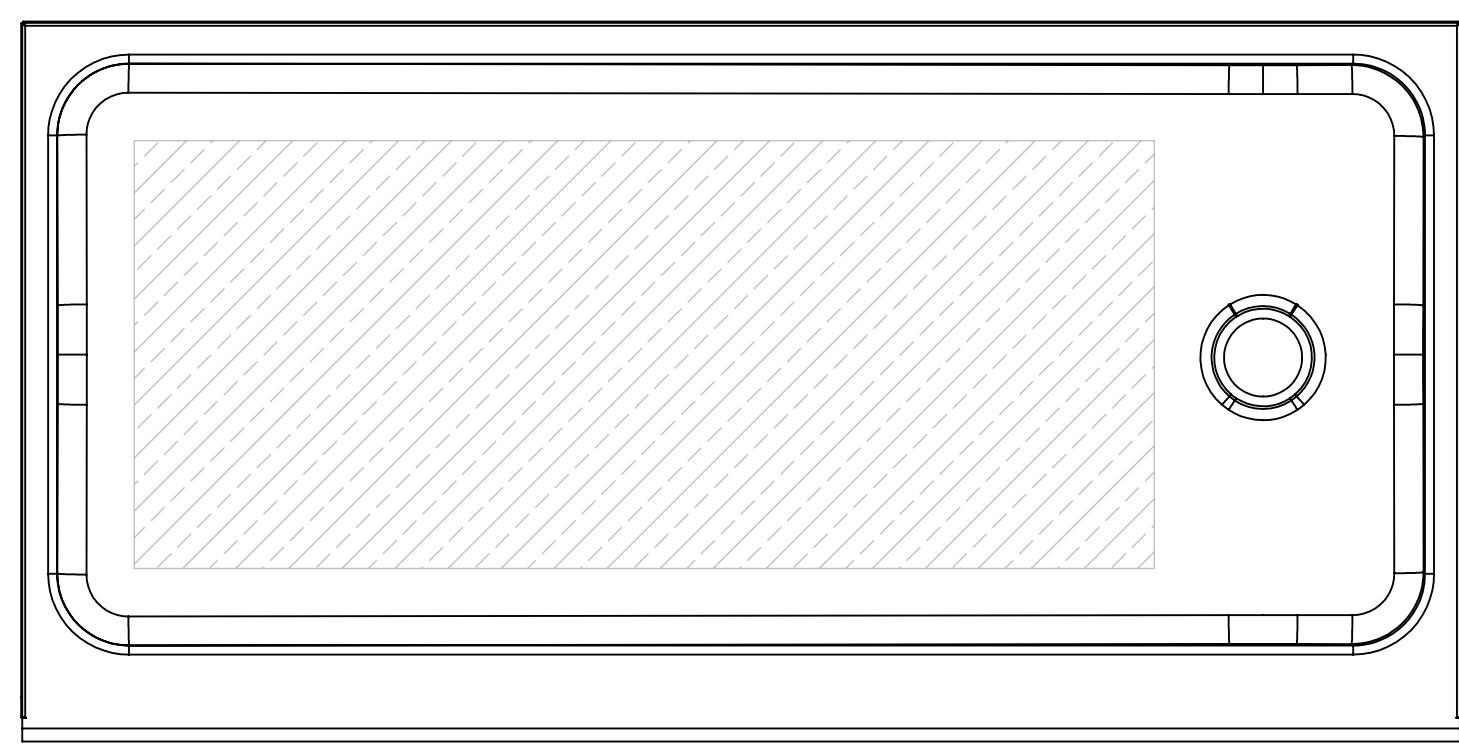

4

3

2

1

Shaded area represents anti-slip coverage

1" Tile Flange

3" Apron Height

• All Dimentions are approximate. Measurements should be verified against the unit to ensure proper fit