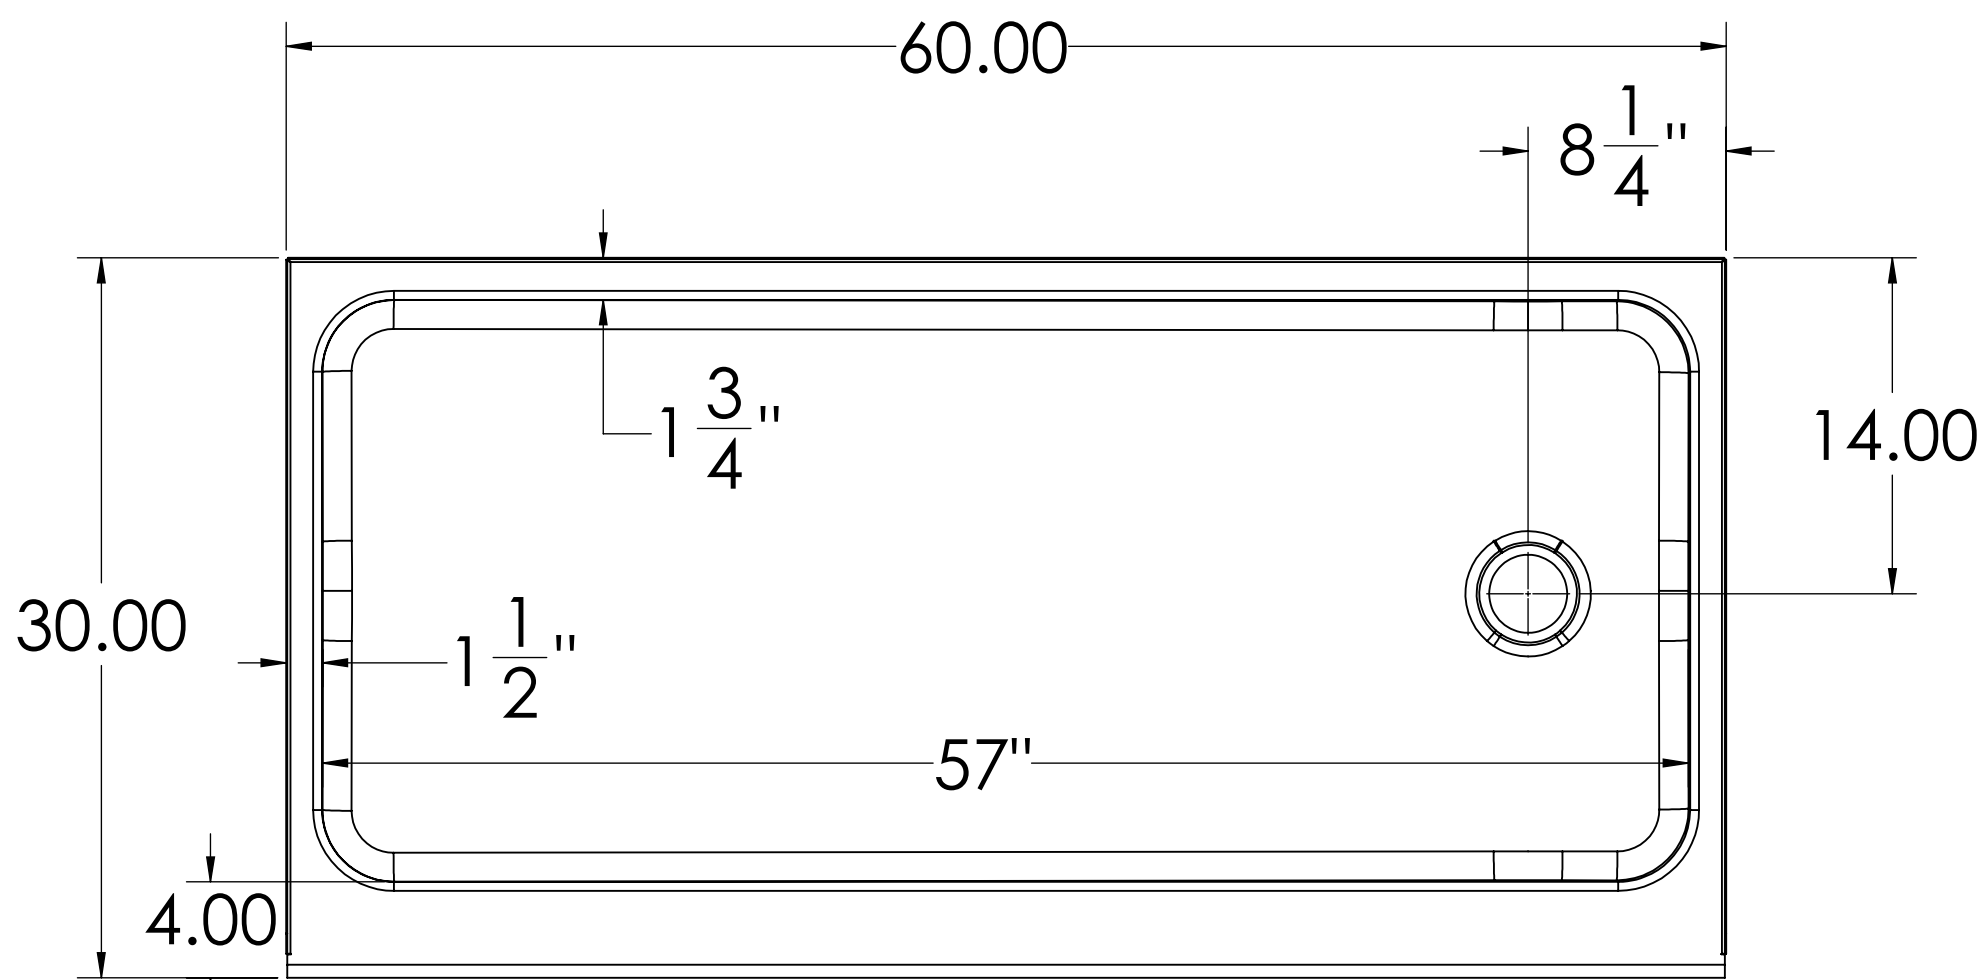

4

3

2

1

Shaded area represents anti-slip coverage

1" Tile Flange

3" Apron Height

• All Dimentions are approximate. Measurements should be verified against the unit to ensure proper fit