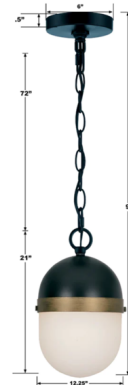

Lightology

lightology.com
866-954-4489
05-13-26

Project: _____

Company: _____

Location: _____ Fixture Type: _____

SPEC #: **CRY610777**

Approved On: _____ Approved By: _____

Capsule Outdoor Pendant

By Crystorama

Description

The Capsule Outdoor Pendant has an egg shaped design that will add a unique statement to your indoor or outdoor space. Features an opal frosted white glass globe with a Matte Black finish and Textured Gold band.

Shown in matte black / textured gold / opal

Specifications

COLOR	Opal
BODY FINISH	Matte Black / Textured Gold
WATTAGE	100W
DIMMER	Standard 120V
DIMENSIONS	8"W x 13.25"H
BULB NOT INCLUDED	1 x A19/Medium (E26)/100W/120V Incandescent
COUNTRY OF ORIGIN	China