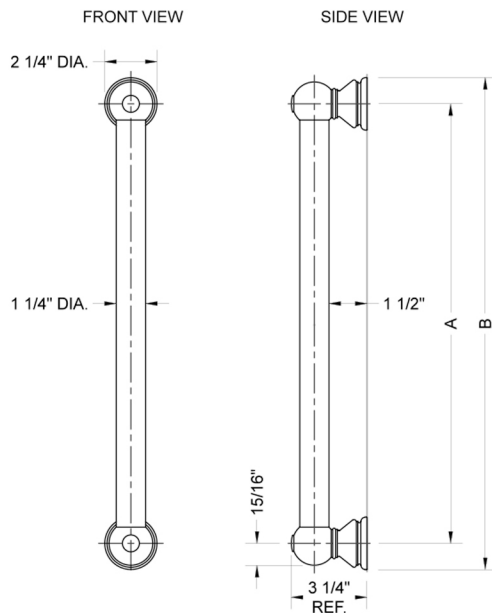

12" G30 Straight Grab Bar

Model #: G30-12-

FEATURES:

- Grab bars are ADA compliant when installed properly
- All brass construction, fully polished & plated
- Style options to complement all collections
- Optional handshower sliders and toilet paper/washcloth holders can be added only upon initial order
- *NOTE: GRAB BARS OVER 32" REQUIRE A MIDDLE POST
- All grab bars can be custom sized. Contact JACLO for pricing & availability

SPECIFICATION DRAWING:

BRASS LUXURY GRAB BAR			
PART. #	DESCRIPTION	A	B
G30-12-XX	12" CENTER TO CENTER	12"	14 1/4"
G30-16-XX	16" CENTER TO CENTER	16"	18 1/4"
G30-18-XX	18" CENTER TO CENTER	18"	20 1/4"
G30-24-XX	24" CENTER TO CENTER	24"	28 1/4"
G30-32-XX	32" CENTER TO CENTER	32"	44 1/4"
*NOTE: GRAB BARS OVER 32" REQUIRE A MIDDLE POST			
G30-36-XX	36" CENTER TO CENTER	36"	38 1/4"
G30-42-XX	42" CENTER TO CENTER	42"	44 1/4"
G30-48-XX	48" CENTER TO CENTER	48"	50 1/4"
G30-60-XX	60" CENTER TO CENTER	60"	62 1/4"