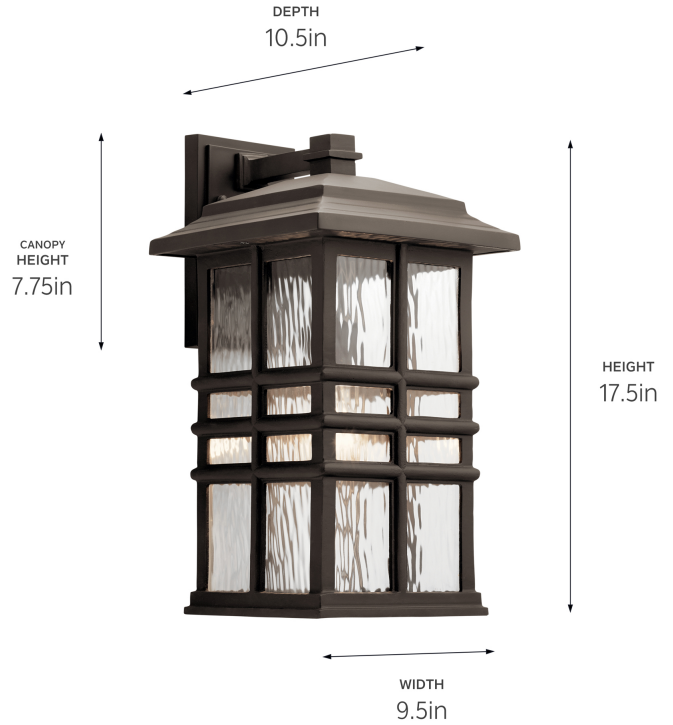

SPECIFICATIONS

Certifications/Qualifications

ADA Compliant	No
Prop65	No
DarkSky Approved	No
Location Rating	Wet
	kichler.com/warranty

Dimensions

Height	17.5"
Width	9.5"
Height From Center Of Wall Opening (Spec Sheet)	2.5"
Depth	10.5"
Weight	7 LBS
Canopy Height	7.75"
Canopy Width	4.75"
Canopy Depth	1"

Electrical

Input Voltage	120 V

Light Source

Light Source	Bulb
Lamp Included	Not Included
# Of Bulbs/LED Modules	1
Max Or Nominal Watt	150 W
Lamp Type	A21
Socket Type	E26 (Medium)
Dimmable	Yes

Mounting/Installation

Interior/Exterior	Exterior Product
Mounting Style	WALL MOUNT
Mounting Weight	3.4 LBS
Modular	No
Lead Wire Length	6

FIXTURE ATTRIBUTES

Housing/Glass

Primary Material	EPMM
Shade Included	No
Shade Dimensions	9.50 SQ X 15.50

Product/Ordering Information

SKU	49831OZ
Finish	Olde Bronze®
UPC	783927526142

Finishes

- Olde Bronze®
- Textured Black
- White

ALSO IN THIS FAMILY