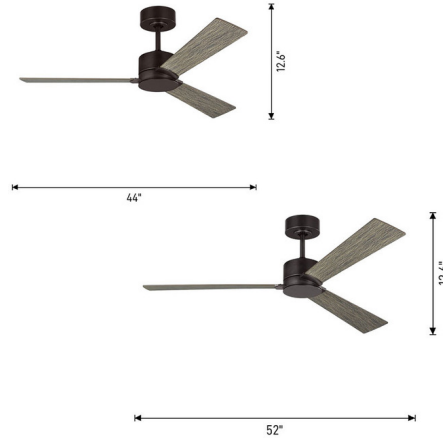

Description

The Rozen Ceiling Fan features a sleek profile of straight lines, bringing a clean contemporary look to your space. Equipped with a powerful energy-efficient DC motor, it creates a comfortable environment in living rooms, bedrooms, enclosed patios, or other indoor or covered outdoor spaces. A hand-held remote control is included for turning the motor on/off and setting 6 speeds and reverse. Optional accessories are sold separately.

Specifications

BLADE COLOR	Matte White
BODY FINISH	Matte White
WATTAGE	N/A
DIMMER	N/A
DIMENSIONS	44"W x 12.6"H
BULB	N/A
COUNTRY OF ORIGIN	China

Shown in matte white / matte white

CLICK TO VIEW PRODUCT

Notes: