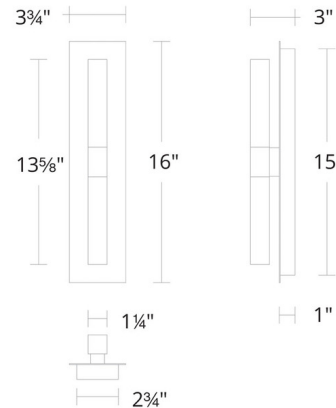

Lightology

lightology.com
866-954-4489
05-07-26

Project: _____

Company: _____

Location: _____ Fixture Type: _____

SPEC #: **WAC1130429**

Approved On: _____ Approved By: _____

Camelot Wall Sconce By WAC Lighting

Description

The Camelot Wall Sconce features a sleek rectangular design that brings a modern touch to hallways, bathrooms and powder rooms. LED light glows from the elongated etched acrylic diffusers, providing warm ambient light. The fixture can be mounted vertically, horizontally, or in any other orientation. Dimmable with a TRIAC or ELV dimmer, sold separately. Note: A conversion plate is included to accommodate a 4 inch junction box.

Specifications

COLOR . . . . . White
BODY FINISH . . . . . Black
WATTAGE 10W
DIMMER . . . . . Low Voltage Electronic
DIMENSIONS . . . . . 3.75"W x 16"H x 3"D
INTEGRATED LED MODULE . . . . . 2 x LED/5W/120V LED

Technical Information

LAMP LIFE . . . . . 50000 hours
COLOR RENDERING . . . . . 90 CRI
LAMP COLOR 3000K
LUMENS/WATT 85.60
LUMINOUS FLUX . . . . . 428 lumens

Shown in black / white

CLICK TO VIEW PRODUCT

Notes: