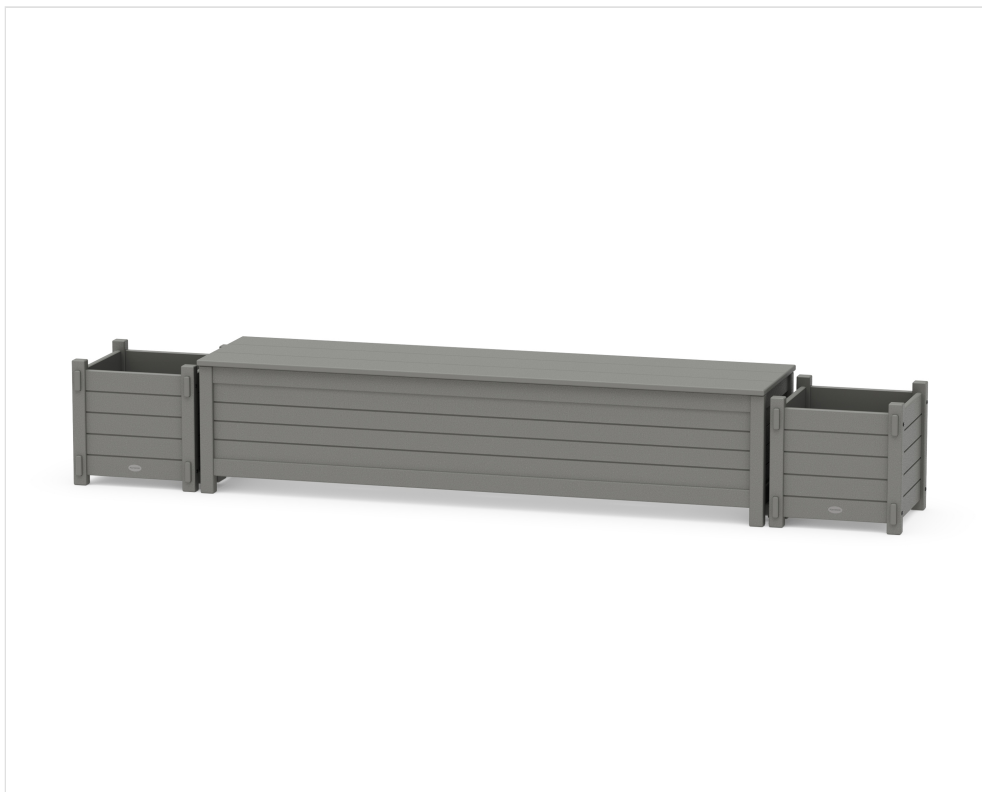

POLYWOOD®

Sustainable Outdoor Furniture

CLIMATETUFF™
MATERIALS

COLORSTAY™
TECHNOLOGY

MADE IN
THE USA

CONSCIOUSLY
CRAFTED

72" Nautical Straight Planter Storage Bench Set

BRAND | POLYWOOD®

COLLECTION | Nautical

SKU | PWS2981-1

SET WEIGHT + DIMENSIONS

Overall Set Weight	48.0 lbs
Recommended Minimum Space (Based on pictured configuration)	107.0" W x 17.0" H x 17.0" D

INDIVIDUAL ITEM DIMENSIONS

Qty	NAME	SKU	DIMENSIONS (W x H x D)
1	Nautical 72" Storage Bench	BNS722	72.25" x 17.03" x 17.58"
2	Nautical Square Planter Box	62 21S	16.75" x 16.0" x 16.24"
2	Modular Planter Connection Block	P15675	1.5" x 4.0" x 12.5"