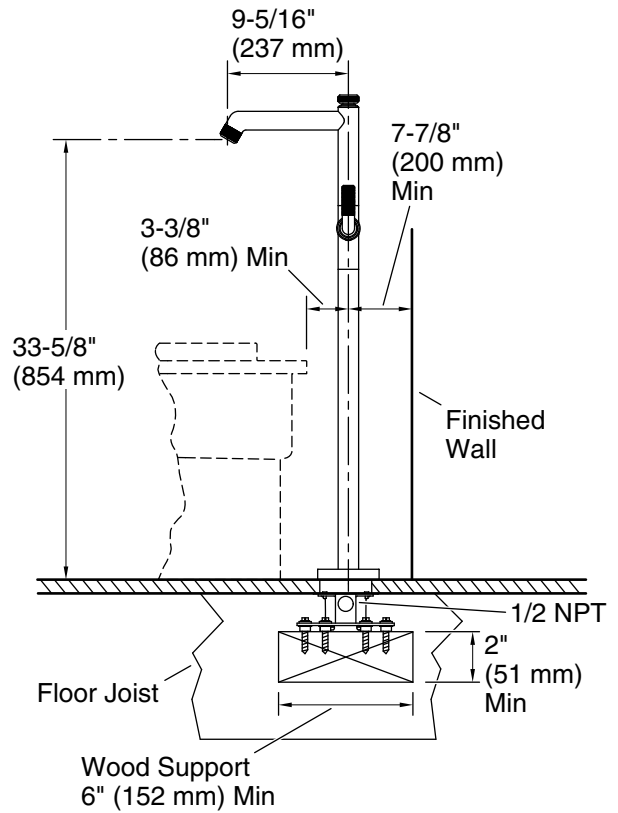

KALLISTA®

Pinna Paletta® by Laura Kirar Freestanding Bath Faucet, Less Handshower P24977-ULB

Features

- High-quality solid-brass construction for durability and reliability
- Floor-mount, single hole installation
- Required mounting block sold separately (P20511-00-NA)
- Required handshower sold separately
- Spout reach is 9-5/16" (237 mm)
- Includes integral valve
- Includes hardware kit and escutcheon

ULB	Unlacquered Brass
-----	-------------------

KALLISTA®

Pinna Paletta® by Laura Kirar Freestanding Bath Faucet, Less Handshower P24977-ULB

Technical Information

All product dimensions are nominal.

Faucet flow rate: 8 gal/min (30.3 l/min)

Spout:

Spout reach: 9-5/16" (237 mm)