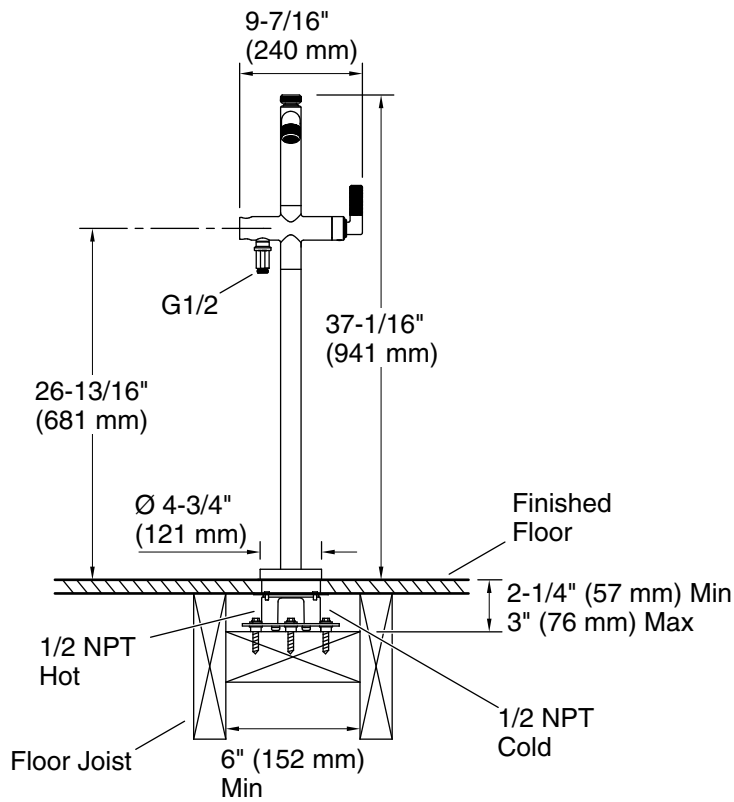

KALLISTA®

Pinna Paletta® by Laura Kirar Freestanding Bath Faucet, Less Handshower P24977-ULB

Features

- High-quality solid-brass construction for durability and reliability
- Floor-mount, single hole installation
- Required mounting block sold separately (P20511-00-NA)
- Required handshower sold separately
- Spout reach is 9-5/16" (237 mm)
- Includes integral valve
- Includes hardware kit and escutcheon

ULB	Unlacquered Brass
-----	-------------------

KALLISTA®

Pinna Paletta® by Laura Kirar Freestanding Bath Faucet, Less Handshower P24977-ULB

Technical Information

All product dimensions are nominal.

Faucet flow rate: 8 gal/min (30.3 l/min)

Spout:

Spout reach: 9-5/16" (237 mm)