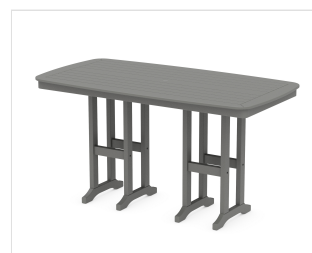

POLYWOOD®

Sustainable Outdoor Furniture

CLIMATETUFF™
MATERIALS

COLORSTAY™
TECHNOLOGY

MADE IN
THE USA

CONSCIOUSLY
CRAFTED

CountryLiving *by* POLYWOOD®

Wovendale 7-Piece Counter Set

BRAND | Country Living

COLLECTION | Wovendale

SKU | PWS2658-1

SET WEIGHT + DIMENSIONS

Overall Set Weight	310.0 lbs
Recommended Minimum Space (Based on pictured configuration)	124.0" W x 45.0" H x 89.0" D

INDIVIDUAL ITEM DIMENSIONS

Qty	NAME	SKU	DIMENSIONS (W x H x D)
4	Wovendale Counter Side Chair	CLCDD131	19.25" x 44.52" x 26.56"
2	Wovendale Counter Arm Chair	CLCDD231	25.91" x 44.52" x 25.31"
1	Nautical 37" x 72" Counter Table	NCRT3772	71.5" x 37.0" x 36.75"

AVAILABLE LUMBER COLORS