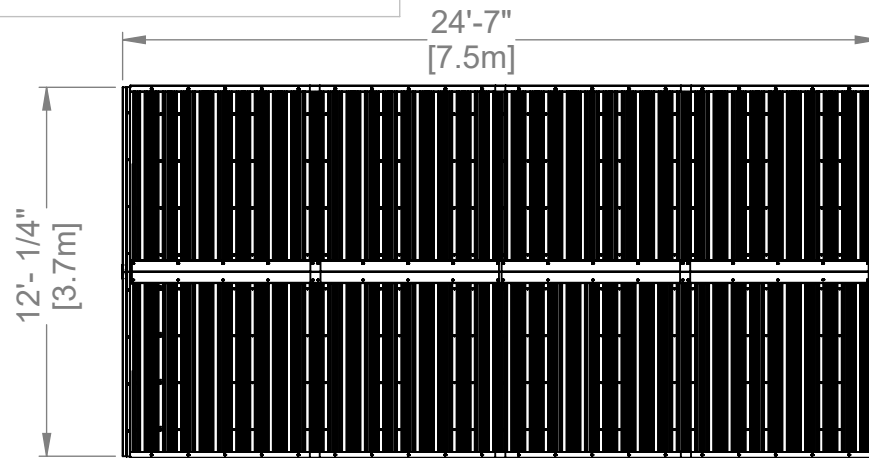

Part Number 2406049

SHEET 1 OF 1

SIZE (XX)

Backyard Discovery
 3305 Airport Drive Pittsburg, KS. 66762
www.backyarddiscovery.com

This drawing and its contents are the property of Backyard Discovery issued in strict confidence and shall not without the prior written permission of the above stated company, be reproduced, copied, or used for any purpose whatsoever except the manufacture of articles for Backyard Discovery. This drawing is loaned and subject to return upon demand.

TOLERANCES UNLESS OTHERWISE SPECIFIED
 (UNITS: mm)
 GENERAL = +1 -0
 X.X = ±0.5mm
 ANGULAR = ±0.5°

FINISH LT.BRN-2UV
 SCALE NONE
 DATE 3/11/2024
 DRAWN BY LR

DESCRIPTION
24x12 Norwood Gazebo
 PART NUMBER
2406049