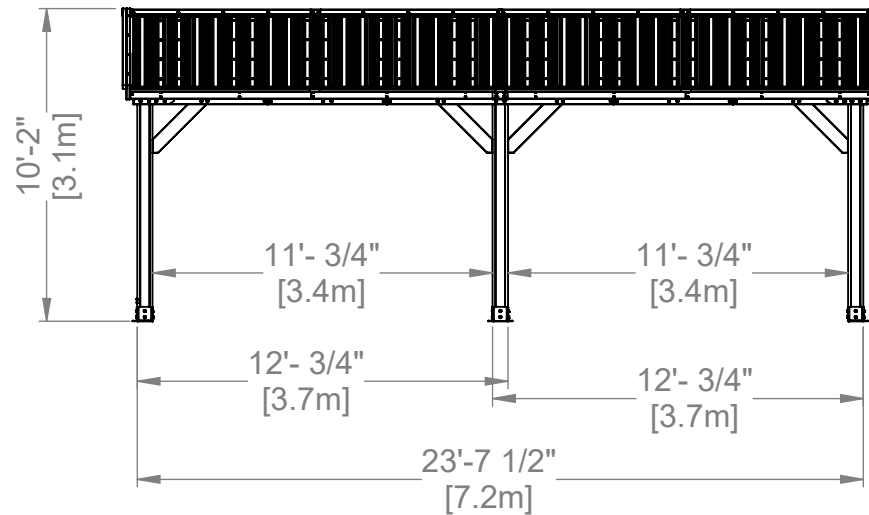

Part Number 2406049

SHEET 1 OF 1

SIZE (XX)

Backyard Discovery
 3305 Airport Drive Pittsburg, KS. 66762
www.backyarddiscovery.com

This drawing and its contents are the property of Backyard Discovery issued in strict confidence and shall not without the prior written permission of the above stated company, be reproduced, copied, or used for any purpose whatsoever except the manufacture of articles for Backyard Discovery. This drawing is loaned and subject to return upon demand.

TOLERANCES UNLESS OTHERWISE SPECIFIED
 (UNITS: mm)
 GENERAL = +1 -0
 X.X = ±0.5mm
 ANGULAR = ±0.5°

FINISH LT.BRN-2UV
 SCALE NONE
 DATE 3/11/2024
 DRAWN BY LR

DESCRIPTION
24x12 Norwood Gazebo
 PART NUMBER
2406049