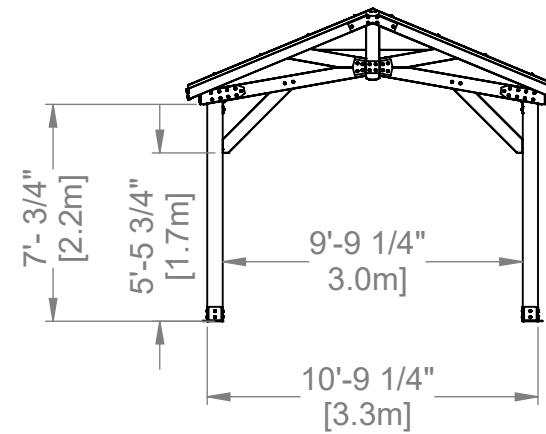

Part Number 2406049

SHEET 1 OF 1

SIZE (XX)

Backyard Discovery
 3305 Airport Drive Pittsburg, KS. 66762
www.backyarddiscovery.com

This drawing and its contents are the property of Backyard Discovery issued in strict confidence and shall not without the prior written permission of the above stated company, be reproduced, copied, or used for any purpose whatsoever except the manufacture of articles for Backyard Discovery. This drawing is loaned and subject to return upon demand.

TOLERANCES UNLESS OTHERWISE SPECIFIED
 (UNITS: mm)
 GENERAL = +1 -0
 X.X = ±0.5mm
 ANGULAR = ±0.5°

FINISH LT.BRN-2UV
 SCALE NONE
 DATE 3/11/2024
 DRAWN BY LR

DESCRIPTION
24x12 Norwood Gazebo
 PART NUMBER
2406049