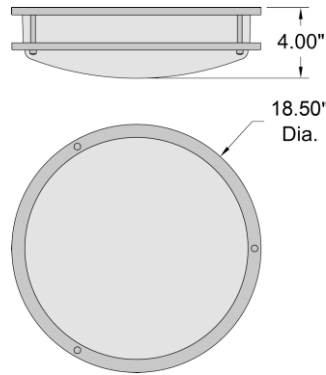

LINE DRAWING