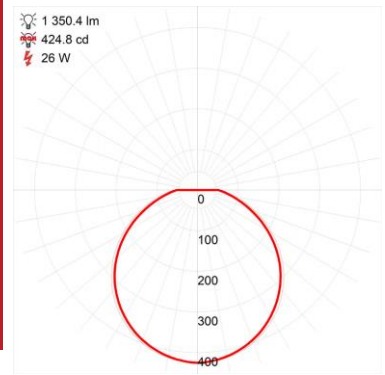

IES FILE

In addition to Access Lighting's purchase and warranty terms and conditions, by signing below or placing an order, you agree that you are authorized to bind the entity placing any order and acknowledge the following: All of sizes and measurements are approximate and all images are for illustrative purposes only. In the event of an inconsistency, the "Product Measurements" section controls. There also may be slight differences in the colors and designs compared to the displayed and printed images.

Signature: _____

Print Name _____ Date: _____

Toll Free 800-828-5483 www.AccessLighting.com

301 Piedmont Grove Park, Suite A, Greenville, SC 29611

** NOTE: All measurements are rounded up to the 1/4 inch. There is no warranty on any replaceable bulbs, even if included with the fixture.
Copyright Access Lighting Corp. All information is subject to change without notice. 2/18/2024 20503LEDD-BRZ_ACR.pdf