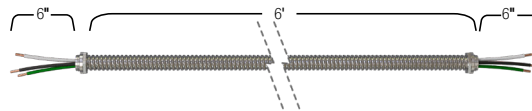

## Maximum Voltage Rating

- 600V

Conductor Trade Size	Conduit Trade Size x Length(ft)	Product Code	
		30 Units Per Package	100 Units Per Package
<b>Solid</b>			
18-4 Solid (Black, White, Red, Green)	3/8 x 6	4523-21	4523-30
18-3 Solid (Black, White, Green)	3/8 x 6	4522-21	4522-30
18-2 Solid (Black, White)	3/8 x 6	4521-21	4521-30
16-4 Solid (Black, White, Red, Green)	3/8 x 6	4513-21	4513-30
16-3 Solid (Black, White, Green)	3/8 x 6	4512-21	4512-30
16-2 Solid (Black, White)	3/8 x 6	4511-21	4511-30
14-4 Solid (Black, White, Red, Green)	3/8 x 6	4503-21	4503-30
14-3 Solid (Black, White, Green)	3/8 x 6	4502-21	4502-30
14-2 Solid (Black, White)	3/8 x 6	4501-21	4501-30
12-4 Solid (Black, White, Red, Green)	3/8 x 6	4580-21	4580-30
12-3 Solid (Black, White, Green)	3/8 x 6	4579-21	4579-30
12-2 Solid (Black, White)	3/8 x 6	4578-21	4578-30
<b>Stranded</b>			
18-4 Stranded (Black, White, Red, Green)	3/8 x 6	4623-21	4623-30
18-3 Stranded (Black, White, Green)	3/8 x 6	4622-21	4622-30
18-2 Stranded (Black, White)	3/8 x 6	4621-21	4621-30
16-4 Stranded (Black, White, Red, Green)	3/8 x 6	4613-21	4613-30
16-3 Stranded (Black, White, Green)	3/8 x 6	4612-21	4612-30
16-2 Stranded (Black, White)	3/8 x 6	4611-21	4611-30
14-4 Stranded (Black, White, Red, Green)	3/8 x 6	4603-21	4603-30
14-3 Stranded (Black, White, Green)	3/8 x 6	4602-21	4602-30
14-2 Stranded (Black, White)	3/8 x 6	4601-21	4601-30
12-4 Stranded (Black, White, Red, Green)	3/8 x 6	4680-21	4680-30
12-3 Stranded (Black, White, Green)	3/8 x 6	4679-21	4679-30
12-2 Stranded (Black, White)	3/8 x 6	4678-21	4678-30