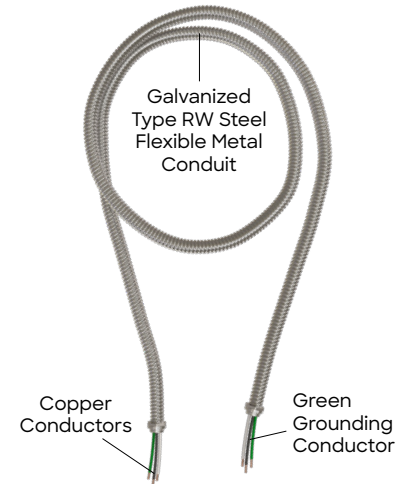

Metallic Fixture Whips

Reduced Wall Galvanized Steel Flexible Metal Conduit - UL Listed

Conduit

- Reduced Wall Galvanized Steel Flexible Metal Conduit

Conductors

- Solid or Stranded Copper

Conductor Insulation

- THHN/THWN: 14 AWG & 12 AWG
- TFN: 18 AWG & 16 AWG

Neutral Conductors

- White 120/208V

Grounding

- Insulated Green Copper Grounding Conductor¹

References & Rating

- UL 66, 83 and 514B, File No. E96572
- NEC® 348
- Made in USA of US and /or imported materials

Maximum Temperature Rating

- 90°C (Dry)

Maximum Voltage Rating

- 600V

Conductor Trade Size	Conduit Trade Size x Length(ft)	Product Code	
		30 Units Per Package	100 Units Per Package
Solid			
18-4 Solid (Black, White, Red, Green)	3/8 x 6	4523-21	4523-30
18-3 Solid (Black, White, Green)	3/8 x 6	4522-21	4522-30
18-2 Solid (Black, White)	3/8 x 6	4521-21	4521-30
16-4 Solid (Black, White, Red, Green)	3/8 x 6	4513-21	4513-30
16-3 Solid (Black, White, Green)	3/8 x 6	4512-21	4512-30
16-2 Solid (Black, White)	3/8 x 6	4511-21	4511-30
14-4 Solid (Black, White, Red, Green)	3/8 x 6	4503-21	4503-30
14-3 Solid (Black, White, Green)	3/8 x 6	4502-21	4502-30
14-2 Solid (Black, White)	3/8 x 6	4501-21	4501-30
12-4 Solid (Black, White, Red, Green)	3/8 x 6	4580-21	4580-30
12-3 Solid (Black, White, Green)	3/8 x 6	4579-21	4579-30
12-2 Solid (Black, White)	3/8 x 6	4578-21	4578-30
Stranded			
18-4 Stranded (Black, White, Red, Green)	3/8 x 6	4623-21	4623-30
18-3 Stranded (Black, White, Green)	3/8 x 6	4622-21	4622-30
18-2 Stranded (Black, White)	3/8 x 6	4621-21	4621-30
16-4 Stranded (Black, White, Red, Green)	3/8 x 6	4613-21	4613-30
16-3 Stranded (Black, White, Green)	3/8 x 6	4612-21	4612-30
16-2 Stranded (Black, White)	3/8 x 6	4611-21	4611-30
14-4 Stranded (Black, White, Red, Green)	3/8 x 6	4603-21	4603-30
14-3 Stranded (Black, White, Green)	3/8 x 6	4602-21	4602-30
14-2 Stranded (Black, White)	3/8 x 6	4601-21	4601-30
12-4 Stranded (Black, White, Red, Green)	3/8 x 6	4680-21	4680-30
12-3 Stranded (Black, White, Green)	3/8 x 6	4679-21	4679-30
12-2 Stranded (Black, White)	3/8 x 6	4678-21	4678-30

Note: *Special Order, subject to lead times and minimum order quantities
3/8" whips have screw in die cast connectors on the 18AWG, 16AWG & 14AWG and set screw die cast for the 12AWG.
Available with customer specified connectors by special order.
All whips are available in barrels and cartons.