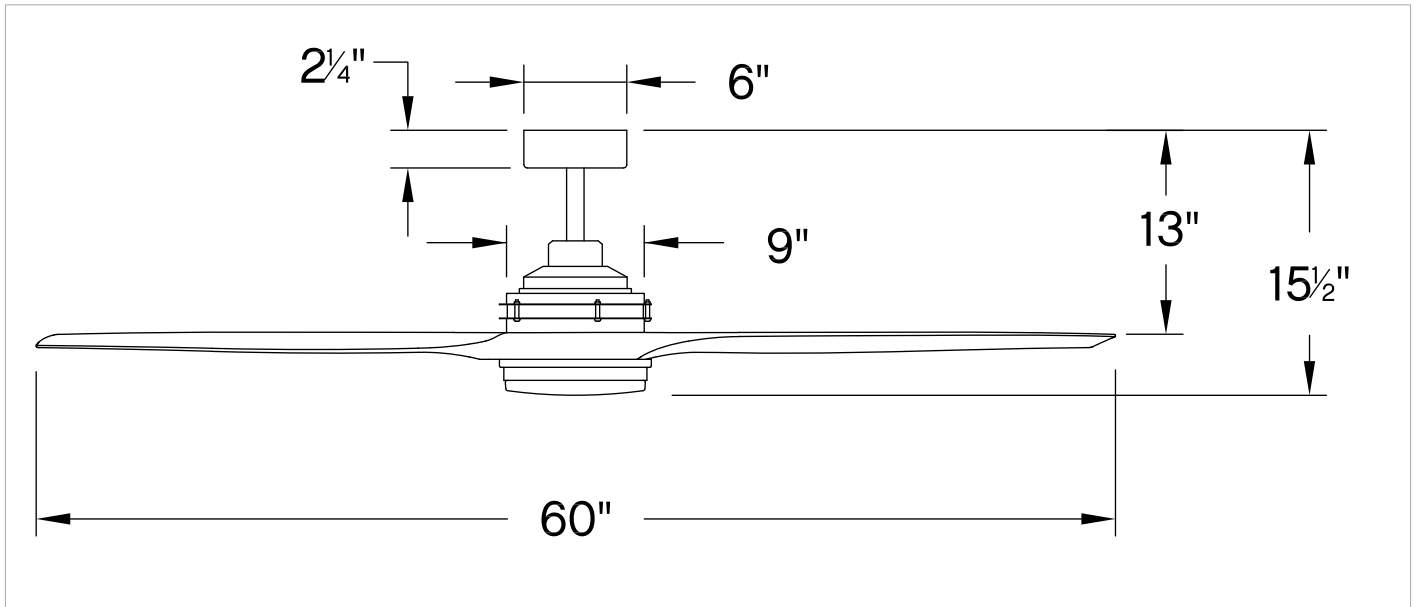

ARTISTE 60" LED SMART FAN

900160FMW-LWD

PERFORMANCE SPECIFICATIONS	STANDARD	
	HIGH SPEED	AVERAGE SPEED
Airflow	7009	4639
EnergyUse	20.5	13.3
EnergyCost	6	4
Efficiency	341	350
AMPS	0.3	0.17
RPMS	150	98