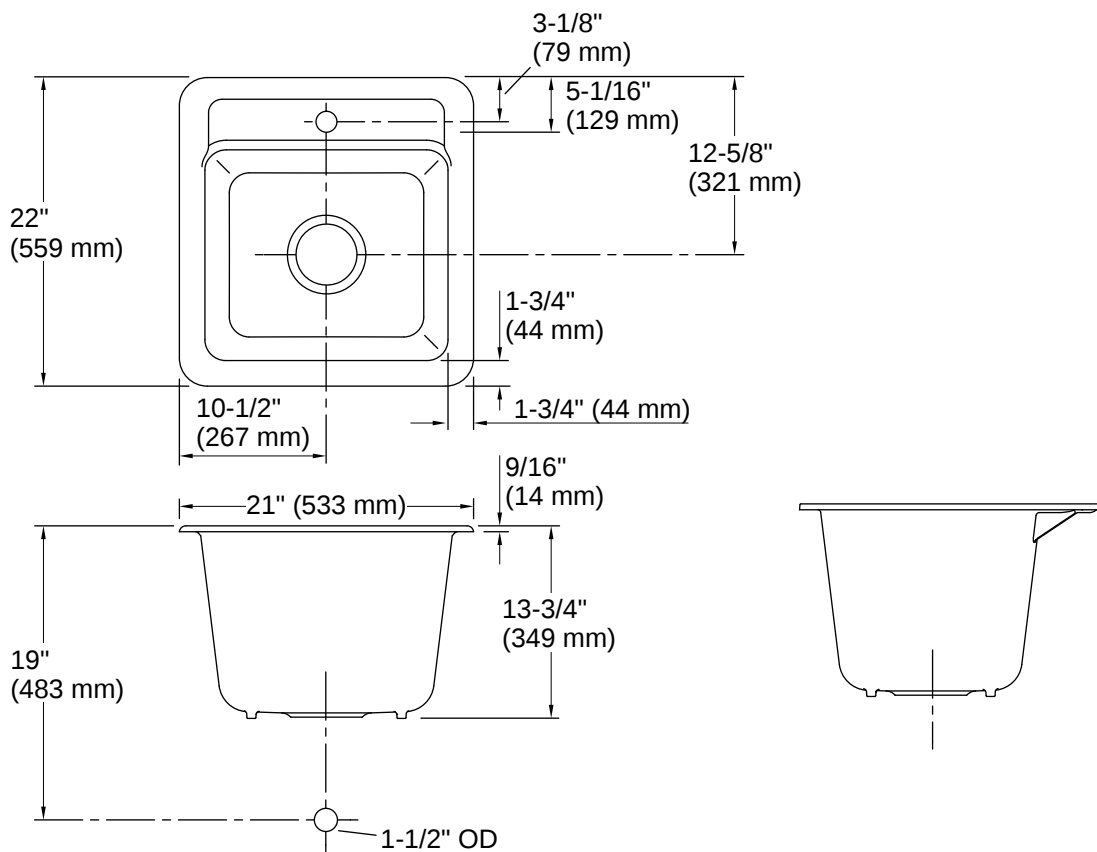

## Features

- Fits minimum 21" (533 mm) base cabinet if installed as top-mount
- Single bowl
- 12-1/2" depth provides generous workspace
- Single faucet hole
- Small size fits compact spaces

## Technical Information

*All product dimensions are nominal.*

Number of Deck Holes:	1
Faucet Hole(s) Size:	1-3/8" (35 mm)
Drain Hole Diameter:	3-7/8" (98 mm)
Minimum Base Cabinet Width:	24" (610 mm)
Basin Configuration:	Single Bowl

## Installation

- Fits minimum 24" (610 mm) base cabinet if installed as undermount
- Dual-mount sink can be installed as top-mount or undermount
- Undermount installation kit not included