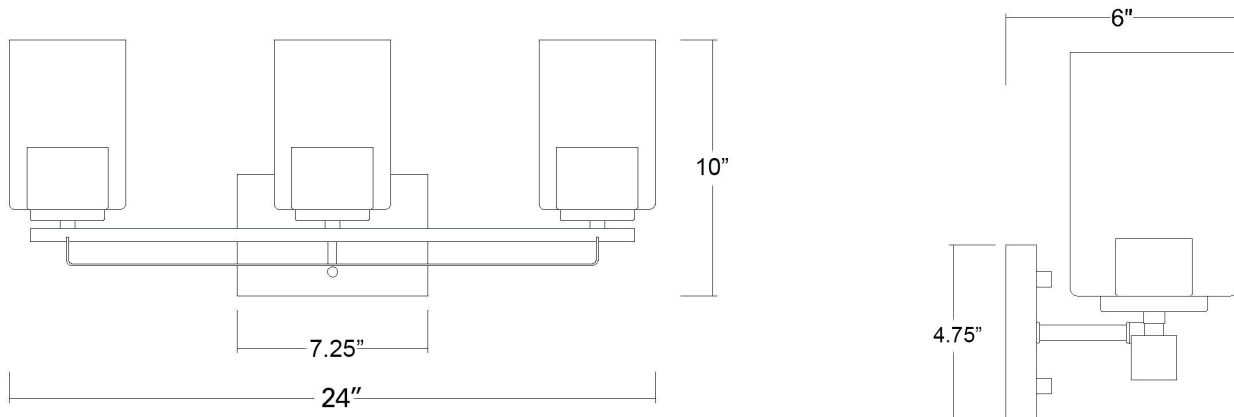

IN41102BK

ORELLA 3-LIGHT WALL SCONCE

Description: Orella 3-Light Wall Sconce

Finish: Matte Black

Dimensions: 24" W x 10" H x 6" ext.
Height on Center: 7-1/2"

Bulbs: 3-100W Med.

Installed Weight: 4.3 lbs.

Certification: cUL / damp location

Material: Steel and glass

Shades: Glass

Glass: Clear seeded

Back Plate Dimensions: 7-1/4" x 4-3/4"

Chain/Wire: NA

Additional Finishes: Oil-rubbed bronze,
satin nickel