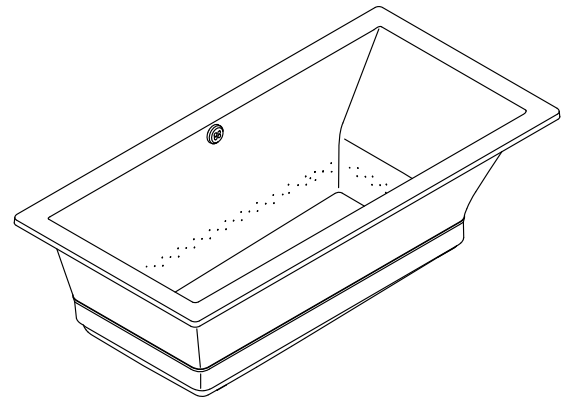

Underscore®
60" x 36" drop-in Heated BubbleMassage™ air bath
with Bask® heated surface
K-1849-GHW

Features

- 122 airjets release thousands of heated bubbles that surround, support, and massage the body
- Variable-speed blower lets you adjust massage intensity to 18 levels
- Bask® heated surface creates spa-like relaxation with soothing warmth on your back, shoulders, and neck
- Built-in heater
- Automatic and manual purge cycles remove residual water from air channels after use
- 60-minute automatic shutoff timer
- Slotted overflow allows for deep soaking
- Integral lumbar support
- Keypad control
- Textured bottom surface
- Bask® heated surface creates spa-like relaxation with soothing warmth on your back, shoulders, and neck

Material

- Acrylic

Technology

- Heated BubbleMassage™ technology warms and humidifies air before it enters the bath

Installation

- Drop-in or undermount
- Reversible drain
- 120 V electrical requirement allows for easy installation with standard outlet
- Requires two dedicated circuits

Required Products/Accessories

K-7271 Brass Slotted Overflow Bath Drain

or

K-7272 PVC Slotted Overflow Bath Drain

Recommended Products/Accessories

- K-1491 Bath/Whirlpool Pillow
- K-1601 Bath/whirlpool footstop, removable
- K-706000-D3 Frameless Sliding Bath Door
- K-706000-L 62" H sliding bath door with 1/4"-thick glass
- K-706004-D3 Frameless Sliding Bath Door
- K-706004-L Frameless Sliding Bath Door
- K-1177 Vinyl Tiling-in Bead
- K-534 Under-Mount Installation Kit