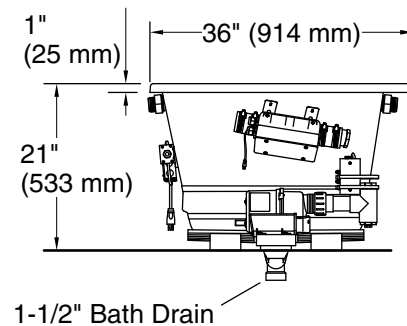

Underscore®
 60" x 36" drop-in Heated BubbleMassage™ air bath
 with Bask® heated surface
K-1849-GHW

No change in measurements if connected with drain illustrated. (K-7272)

Drop-in Rim Detail

Blower Motor Access
 30" (762 mm) W x 15" (381 mm) H Min

Blower, Heated	120 V, 15 A, 60 Hz
Surface:	
Air bath:	120 V, 15 A, 60 Hz

Technical Information

All product dimensions are nominal.

Drain location:	Reversible
Basin area, bottom:	39-9/16" x 24-11/16" (1005 mm x 627 mm)
Basin area, top:	53-5/8" x 29-1/2" (1362 mm x 749 mm)
Weight:	106 lbs (48.1 kg)
Minimum floor load:	54 lbs/ft² (263.7 kg/m²)
Water depth:	17-1/8" (435 mm)
Water capacity:	81.1 gal (307 L)
Cutout:	Drop-in, 59-1/2" x 35-1/2" (1511 mm x 902 mm)