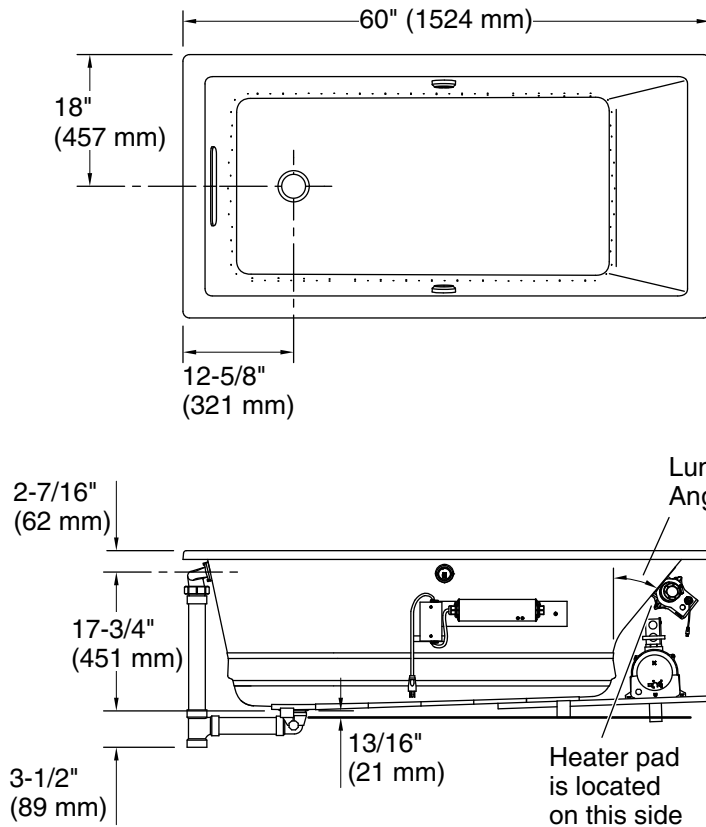

Underscore®
 60" x 36" drop-in Heated BubbleMassage™ air bath
 with Bask® heated surface
K-1849-GHW

No change in measurements if connected with drain illustrated. (K-7272)

Drop-in Rim Detail

Blower Motor Access
 30" (762 mm) W x 15" (381 mm) H Min

Blower, Heated	120 V, 15 A, 60 Hz
Surface:	
Air bath:	120 V, 15 A, 60 Hz

Technical Information

All product dimensions are nominal.

Drain location:	Reversible
Basin area, bottom:	39-9/16" x 24-11/16" (1005 mm x 627 mm)
Basin area, top:	53-5/8" x 29-1/2" (1362 mm x 749 mm)
Weight:	106 lbs (48.1 kg)
Minimum floor load:	54 lbs/ft² (263.7 kg/m²)
Water depth:	17-1/8" (435 mm)
Water capacity:	81.1 gal (307 L)
Cutout:	Drop-in, 59-1/2" x 35-1/2" (1511 mm x 902 mm)