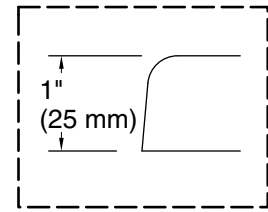

Underscore®
 60" x 36" drop-in Heated BubbleMassage™ air bath
 with Bask® heated surface
K-1849-GHW

No change in measurements if connected with drain illustrated. (K-7272)

Drop-in Rim Detail

Blower Motor Access
 30" (762 mm) W x 15" (381 mm) H Min

Blower, Heated	120 V, 15 A, 60 Hz
Surface:	
Air bath:	120 V, 15 A, 60 Hz

Technical Information

All product dimensions are nominal.

Drain location:	Reversible
Basin area, bottom:	39-9/16" x 24-11/16" (1005 mm x 627 mm)
Basin area, top:	53-5/8" x 29-1/2" (1362 mm x 749 mm)
Weight:	106 lbs (48.1 kg)
Minimum floor load:	54 lbs/ft² (263.7 kg/m²)
Water depth:	17-1/8" (435 mm)
Water capacity:	81.1 gal (307 L)
Cutout:	Drop-in, 59-1/2" x 35-1/2" (1511 mm x 902 mm)