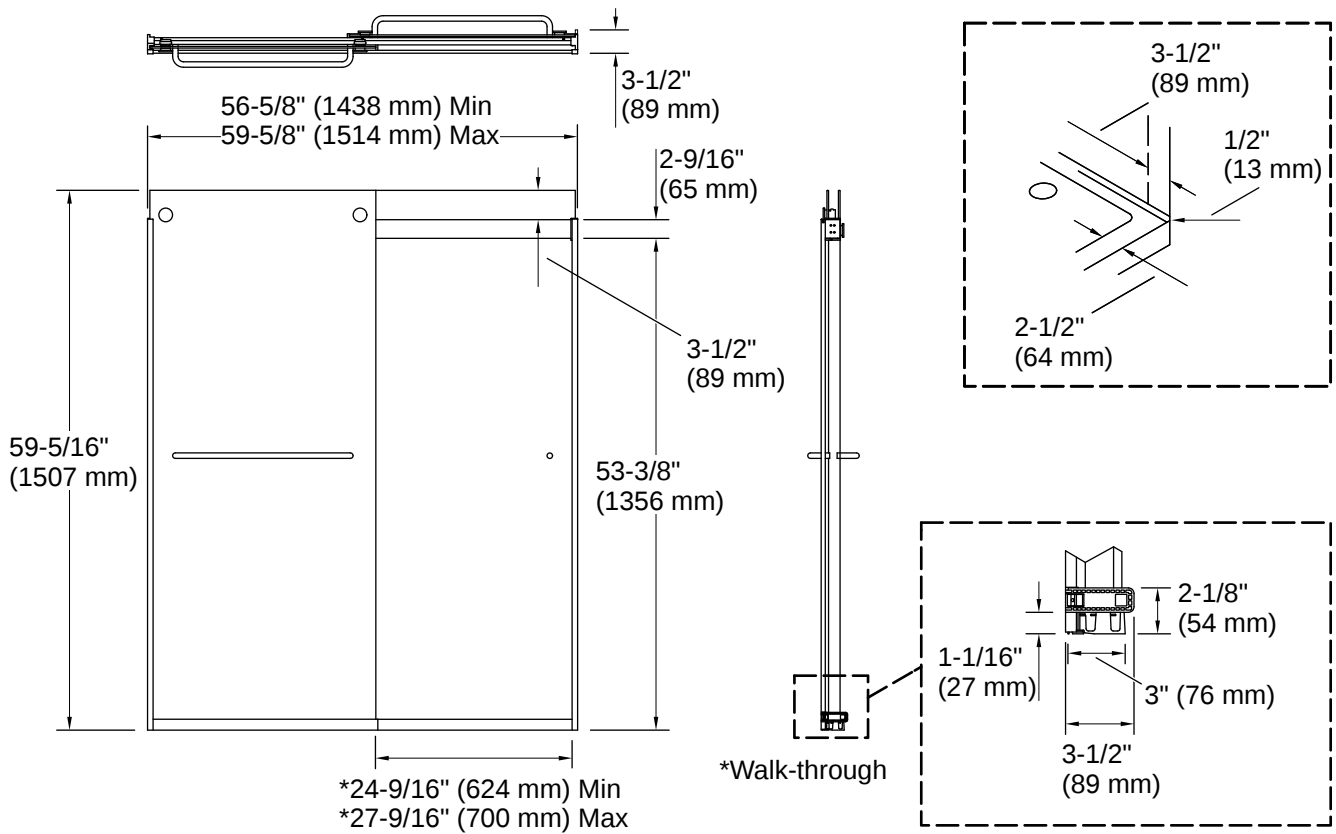

Installation

- Sliding bath door
- Not for use in hospitality

Installation Notes

Install this product according to the installation instructions.

If replacing a shower door, the narrow wall jamb design of this door may not cover the existing shower door holes.

The vertical opening should be a minimum of 62-1/4" (1581 mm) to allow for installation clearance.