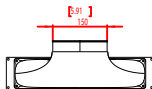

FRONT

SIDE

BACK

Grille

ISOMETRIC