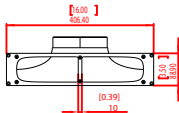

FRONT

SIDE

BACK

Grille

ISOMETRIC