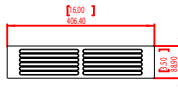

FRONT

SIDE

BACK

Grille

ISOMETRIC