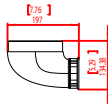

FRONT

SIDE

BACK

Grille

ISOMETRIC