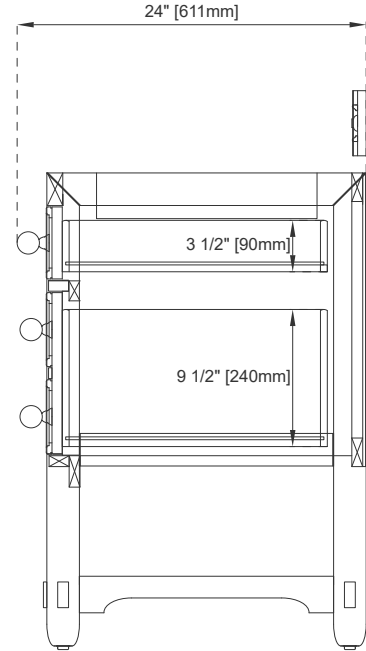

## Dimension

Width: 47-3/4"

Depth: 24"

Height: 32-5/8"

Rough-In Height: 21-1/2"

# JAMES MARTIN VANITIES

500-V48-HON

Top View

Pull

Front View

Knob

All dimensions are nominal

Diagrams are of cabinet only—James Martin Optional Countertops and sinks are not shown

# 48" MALIBU VANITY

# JAMES MARTIN VANITIES

500-V48-HON

Side View 1

Side View 2

Back View

All dimensions are nominal

Diagrams are of cabinet only—James Martin Optional Countertops and sinks are not shown

Visit website for warranty and installation information  
[www.jamesmartinvanities.com](http://www.jamesmartinvanities.com)