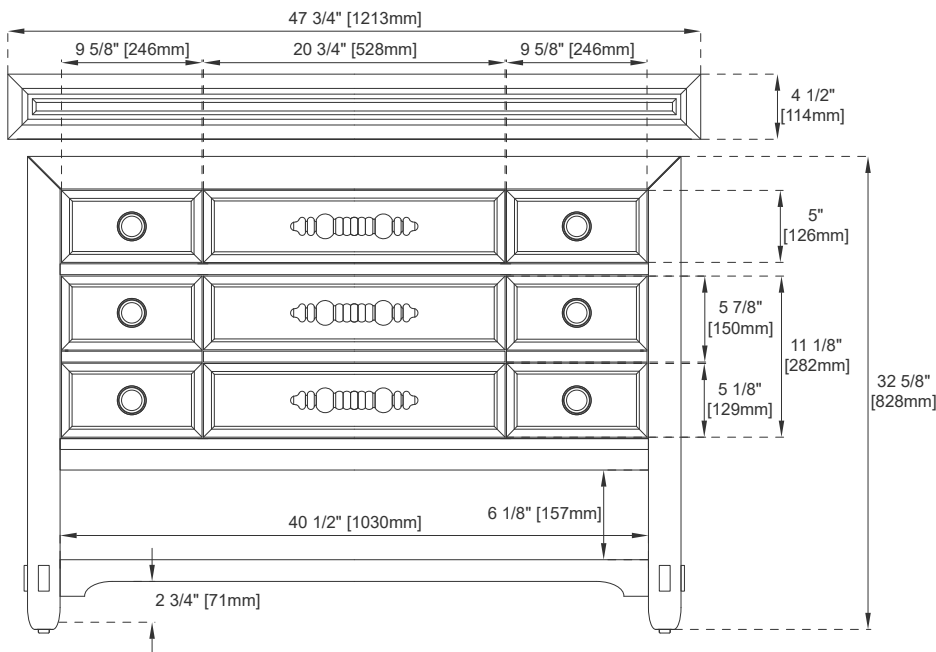

## Dimension

Width: 47-3/4"

Depth: 24"

Height: 32-5/8"

Rough-In Height: 21-1/2"

# JAMES MARTIN VANITIES

500-V48-HON

Top View

Pull

Front View

Knob

All dimensions are nominal

Diagrams are of cabinet only—James Martin Optional Countertops and sinks are not shown