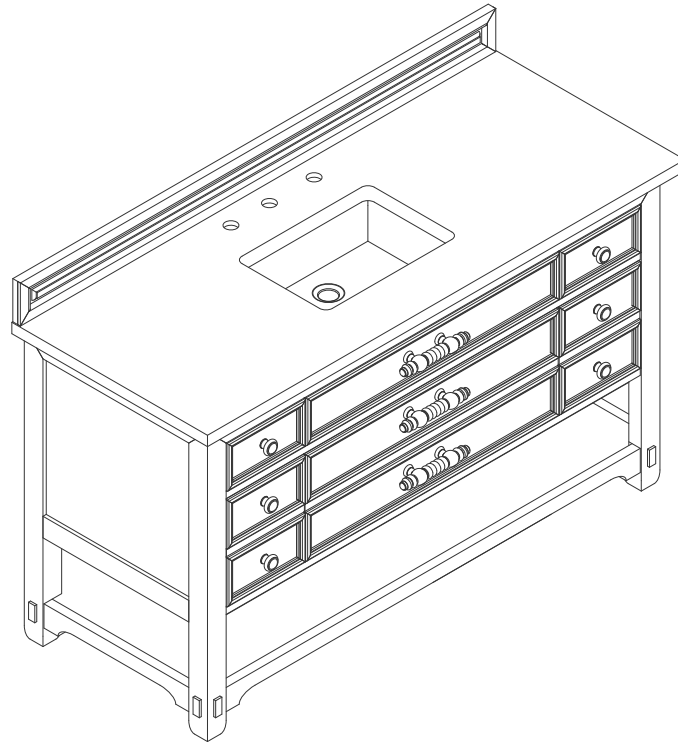

## Features and Materials

Solids: Soft Maple

Veneers: Birch

Panels: Plywood

Installation Type: Floor Standing

Number of Basins: One, with Optional 3cm Top

Vanity Top : NO, Optional 3cm Tops Available with Sinks

Optional Wooden Backsplash

Basins Included: NO

Overflow: Yes, Front Facing

Number of Doors: 0

Number of Drawers: Six

Number of Tip Outs: One

Assembly Type: Installation of Optional 3cm Top

Drawer Box Material and Construction: 12mm Plywood/English Dovetail Joinery

Hardware Material and Finish: Zinc Alloy in Antique Iron Color

Fits Drain Hole Size: 1 3/4"

Full Extension, Soft Close Glides

Aluminum Laminate Drawer Liners

Adjustable Levelers

## Dimension

Width: 47-3/4"

Depth: 24"

Height: 32-5/8"

Rough-In Height: 21-1/2"