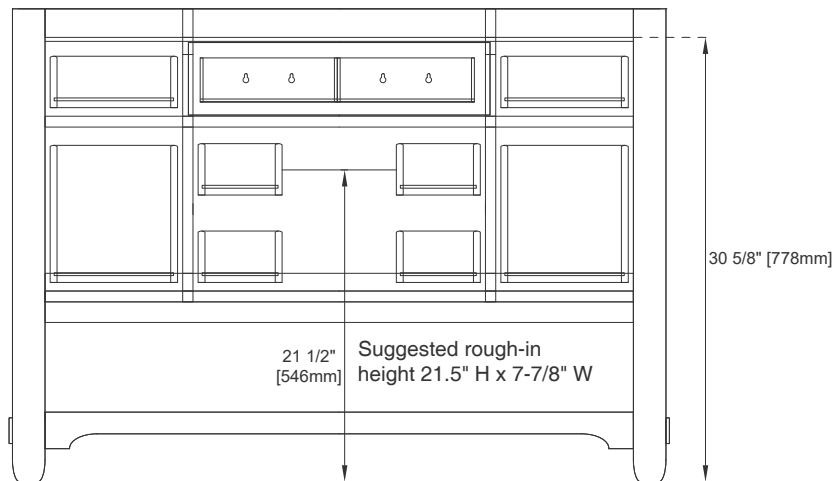

## Dimension

Width: 47-3/4"

Depth: 24"

Height: 32-5/8"

Rough-In Height: 21-1/2"

# JAMES MARTIN VANITIES

500-V48-HON

Side View 1

Side View 2

Back View

All dimensions are nominal

Diagrams are of cabinet only—James Martin Optional Countertops and sinks are not shown

Visit website for warranty and installation information  
[www.jamesmartinvanities.com](http://www.jamesmartinvanities.com)