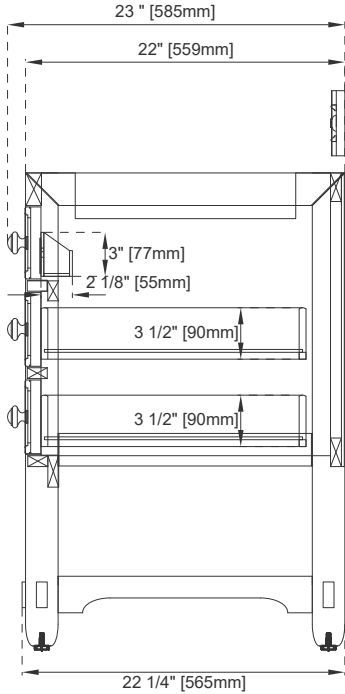

Optional Wooden Backsplash

Basins Included: NO

Overflow: Yes, Front Facing

Number of Doors: 0

Number of Drawers: Six

Number of Tip Outs: One

Assembly Type: Installation of Optional 3cm Top

Drawer Box Material and Construction: 12mm Plywood/English Dovetail Joinery

## Dimension

Width: 47-3/4"

Depth: 24"

Height: 32-5/8"

Rough-In Height: 21-1/2"

# JAMES MARTIN VANITIES

500-V48-HON

Top View

Pull

Front View

Knob

All dimensions are nominal

Diagrams are of cabinet only—James Martin Optional Countertops and sinks are not shown

# JAMES MARTIN VANITIES

500-V48-HON

Side View 1

Side View 2

Back View

All dimensions are nominal

Diagrams are of cabinet only—James Martin Optional Countertops and sinks are not shown

Visit website for warranty and installation information  
[www.jamesmartinvanities.com](http://www.jamesmartinvanities.com)