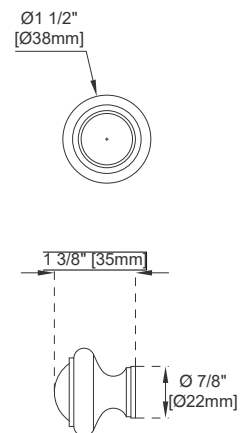

Hardware Material and Finish: Zinc Alloy in Antique Iron Color

Fits Drain Hole Size: 1 3/4"

Full Extension, Soft Close Glides

Aluminum Laminate Drawer Liners

Adjustable Levelers

## Dimension

Width: 47-3/4"

Depth: 24"

Height: 32-5/8"

Rough-In Height: 21-1/2"

# JAMES MARTIN VANITIES

500-V48-HON

Top View

Pull

Front View

Knob

All dimensions are nominal

Diagrams are of cabinet only—James Martin Optional Countertops and sinks are not shown

# JAMES MARTIN VANITIES

500-V48-HON

Side View 1

Side View 2

Back View

All dimensions are nominal

Diagrams are of cabinet only—James Martin Optional Countertops and sinks are not shown

Visit website for warranty and installation information  
[www.jamesmartinvanities.com](http://www.jamesmartinvanities.com)