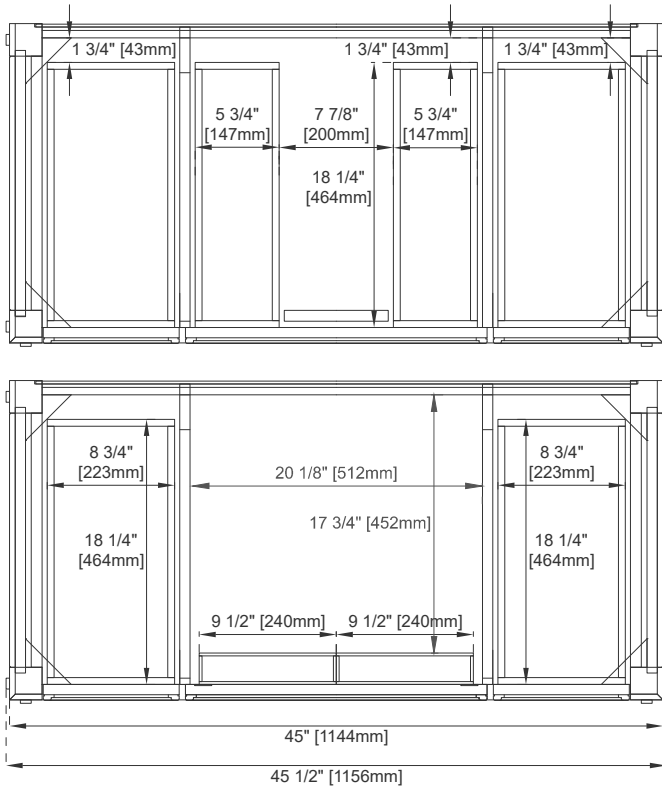

## Dimension

Width: 47-3/4"

Depth: 24"

Height: 32-5/8"

Rough-In Height: 21-1/2"

# JAMES MARTIN VANITIES

500-V48-HON

Top View

Pull

Front View

Knob

All dimensions are nominal

Diagrams are of cabinet only—James Martin Optional Countertops and sinks are not shown