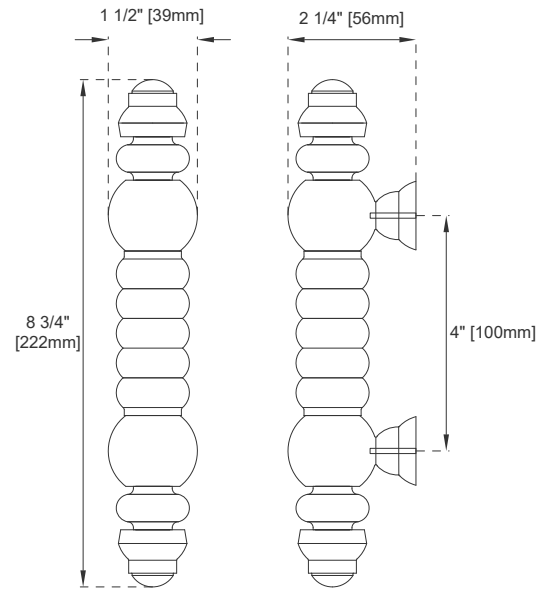

Hardware Material and Finish: Zinc Alloy in Antique Iron Color

Fits Drain Hole Size: 1 3/4"

Full Extension, Soft Close Glides

Aluminum Laminate Drawer Liners

Adjustable Levelers

## Dimension

Width: 47-3/4"

Depth: 24"

Height: 32-5/8"

Rough-In Height: 21-1/2"

# JAMES MARTIN VANITIES

500-V48-HON

Top View

Pull

Front View

Knob

All dimensions are nominal

Diagrams are of cabinet only—James Martin Optional Countertops and sinks are not shown