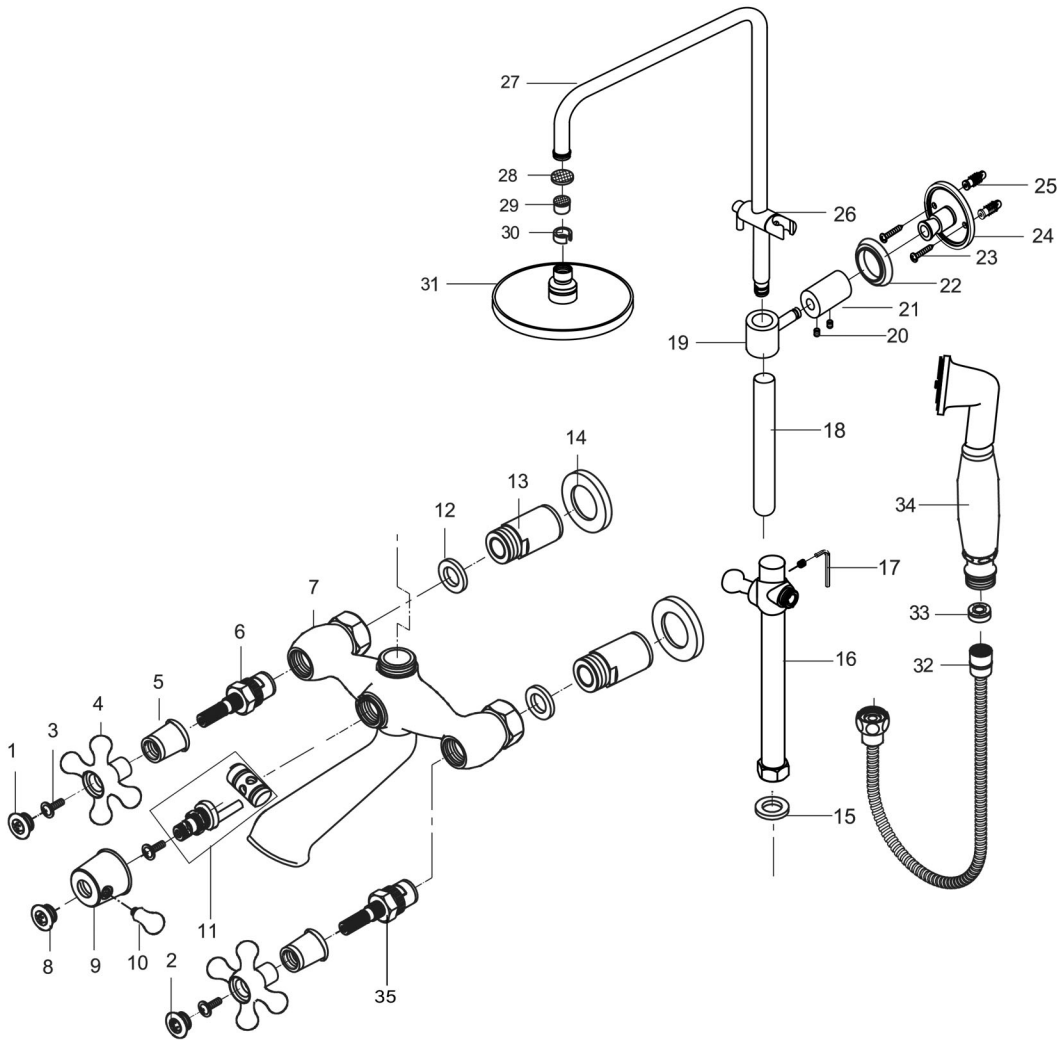

MAIDSTONE

www.MaidstoneSupply.com

Parts List

Part No: 141-W16-RS

NO	PART NO.	PART TITLE	QTY
1	49000H	COVER-HOT	1
2	49000C	COVER-COLD	1
3	BR-0610004	SET SCREW	3
4	ZI-0401	HANDLE	2
5	BR-0230201	CAP	2
6	CC-2800GN-HOT	CERAMIC CARTRIDGE	2
7	130103	BODY	1
8	49000	COVER	1
9	BR-0610316	CAP	1
10	BR-0610317	KNOB	1
11	E-REP2801	DIVERTER KIT	1
12	OR-L339	WASHER	2
13	BR-0610123	ELBOW	2
14	BR-051023-1	Escutcheon	2
15	OR-L693	WASHER	1
16	410105	Shower Riser	1
17	SS-0400325	Hex WrenchFor M5	1
18	SS-050101	Middle Shower Riser	1
19	410103	Connecting Rod	1
20	SS-03001561	SET SCREW	3
21	BR-0610518-1	STEM	1
22	BR-0400414	Escutcheon	1
23	SS-030012	Mounting Screws	2
24	410102-1	Mounting Bracket	1
25	ABS-0302	ANCHORS	2
26	410101	HOLDER	1
27	410202	Shower Support	1
28	OR-L009x	Screen Washer	1
29	ABS-0106G18	CHECK VALVE	1
30	PT-10954	WASHER	1
31	R-0013	SHOWER	1
32	SS-400200	Shower TUBE	1
33	ABS-0105G18	FLOW REGULATOR	1
34	480001	HAND SHOWER	1
35	CC-2800GN-COLD	CERAMIC CARTRIDGE	1

Approximate Measurements. All products and specification are subject to change without notice.Maidstone is not responsible for typographical and/or dimensional errors. Typographical errors are subject to correction.