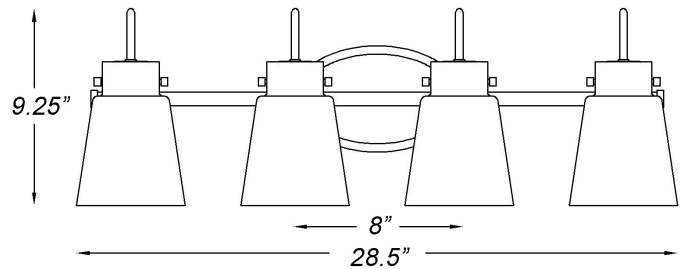

IN40093BK

BRISTOW 4-LIGHT WALL SCONCE

Side View

Front View

Description:	Bristow 4-light wall sconce
Finish:	Matte black w/polished nickel
Dimensions:	28.5" W x 9.25" H x 7" ext. Height on center: 4.25"
Bulbs:	4-100w Med.
Certification:	UL / damp location

Material:	Steel
Shade:	Glass
Glass:	Clear
Back Plate Dimensions:	8" x 5" oval
Chain/Wire:	NA
Additional Finishes:	Antique brass
Mounting:	Up or down