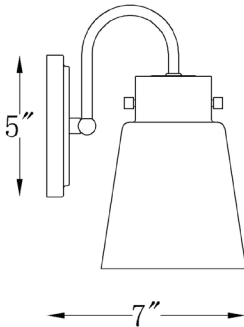

IN40093BK

BRISTOW 4-LIGHT WALL SCONCE

Side View

Front View

Description:	Bristow 4-light wall sconce
Finish:	Matte black w/polished nickel
Dimensions:	28.5" W x 9.25" H x 7" ext. Height on center: 4.25"
Bulbs:	4-100w Med.
Certification:	UL / damp location

Material:	Steel
Shade:	Glass
Glass:	Clear
Back Plate Dimensions:	8" x 5" oval
Chain/Wire:	NA
Additional Finishes:	Antique brass
Mounting:	Up or down