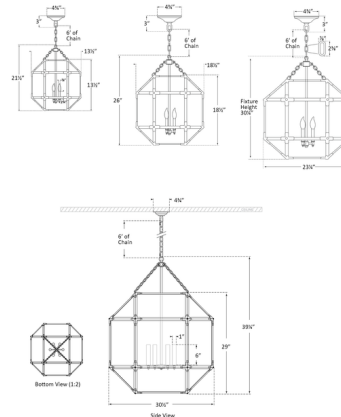

### Description

The Morris Pendant seamlessly blends charming elements of classic lantern design with the modern touch of a geometric faceted frame. Choose frosted or white glass for a soft diffused light, or clear glass for a brighter glow and a view of the candlestick cluster. Whether placed in your entryway, living room, or dining area, the Morris enhances your space with its enduring, distinctive aesthetic.

### Specifications

|                    |   |
|--------------------|---|
| COLOR              | Frosted   |
| BODY FINISH        | Gilded Iron                                     |
| WATTAGE            | 180W  |
| DIMMER             | Standard 120V                                   |
| DIMENSIONS         | 23.25"W x 30.25"H                               |
| BULB NOT INCLUDED  | 3 x CA11/Candelabra (E12)/60W/120V Incandescent |
| OTHER BULB OPTIONS | 3 x CA11/Candelabra (E12)/120V LED              |