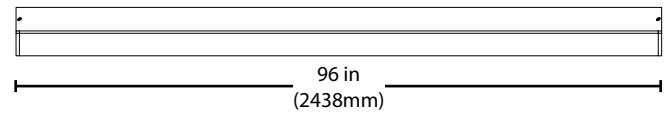

Optical System

Semi-circular, milky-white diffuser eliminates hotspots and pixilation
Lens retention method securely holds diffuser in ceiling or wall mount

Electrical

Long-life LED system coupled with electrical driver to deliver optimal performance with 125+ lumens per watt.
Through wiring capable for end to end runs
Driver delivers full-range dimming from 0 - 10VDC
Optional occupancy sensor kit available.
Operating temperature rating of 0°F to 120°F (-18°C to 40°C)
Input voltage of 120-277VAC
Meets FCC Part 15B: 2016 Class A requirements

Installation

Easy surface mount installation on ceilings or walls
Safety strap-retained LED array allows single person installation
Multiple knockouts provided for wiring from back or ends
Features provided for surface, cable, hook and chain, or pendant mount
Cover plates provided for 4/0 box surface installation
For installations where power surge may be possible, NICOR recommends installing additional surge protection at the fixture or electrical distribution panel

Finish

Gloss white powder coat finish

Warranty

5-year limited system warranty standard
Warranty does not cover product failure due to an overvoltage event (power surge)
TM-21 Projected L70(9k) life >54,000 hours
LM-79, LM-80 testing performed in accordance with IESNA standards