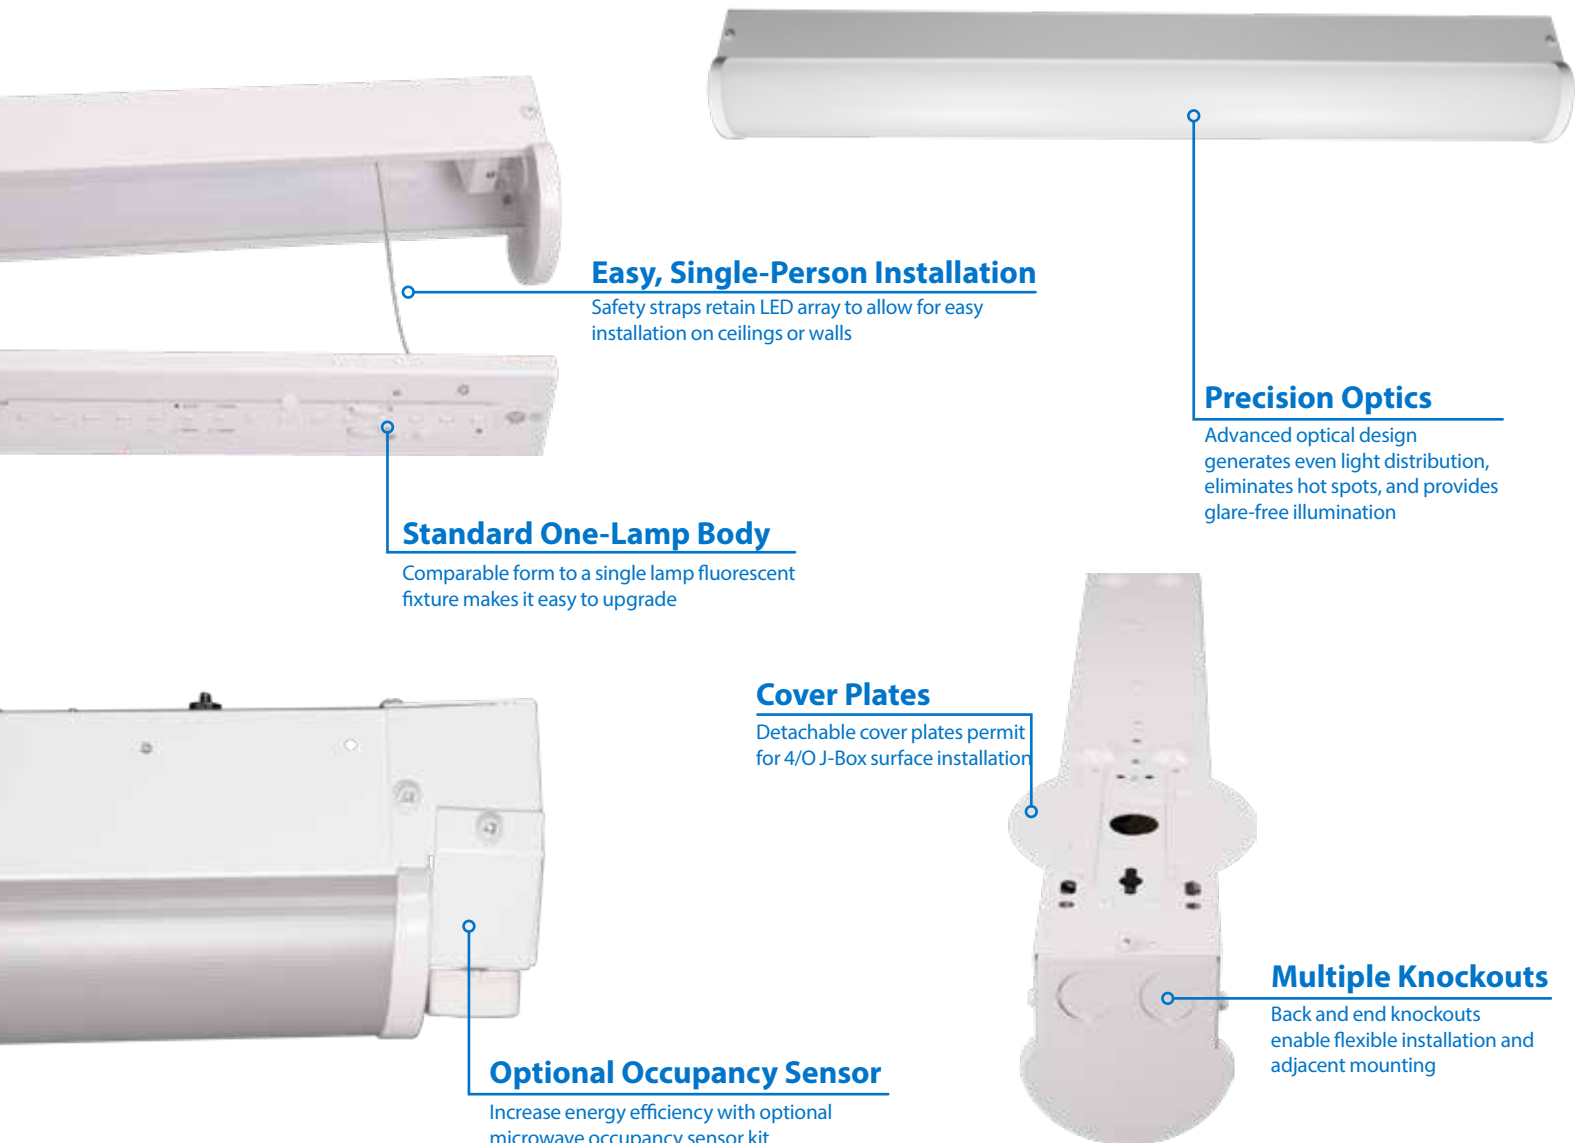

LED Linear Strip
Linear Strip
LSC

Built for Performance, Efficiency, and Long Life

LSC

LED Linear Strip

A Versatile Lighting Solution that Delivers in Form and Function

The **LSC LED Linear Strip** delivers optimal performance and long life in a slim design that's ideal for general ambient lighting in retail, warehouse, residential utility, and light commercial or industrial applications. This versatile fixture is easy to surface mount on both ceilings and walls and can accommodate end-to-end runs. The LSC features a semi-circular, milky-white lens that offers a more polished aesthetic while eliminating hotspots, and is an economical, energy-efficient lighting alternative to single lamp fluorescent strips and some wraparound fixtures. For even greater energy savings, an optional microwave occupancy sensor is also available.

Easy, Single-Person Installation

Safety straps retain LED array to allow for easy installation on ceilings or walls

Precision Optics

Advanced optical design generates even light distribution, eliminates hot spots, and provides glare-free illumination

Standard One-Lamp Body

Comparable form to a single lamp fluorescent fixture makes it easy to upgrade

Cover Plates

Detachable cover plates permit for 4/O J-Box surface installation

Optional Occupancy Sensor

Increase energy efficiency with optional microwave occupancy sensor kit

Multiple Knockouts

Back and end knockouts enable flexible installation and adjacent mounting

Ordering Information

Construction

Durable 20 gauge steel construction
 Smooth formed sides for safe handling
 Similar form factor to single lamp fluorescent strip