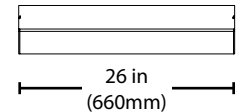

Optical System

Semi-circular, milky-white diffuser eliminates hotspots and pixilation
Lens retention method securely holds diffuser in ceiling or wall mount

Electrical

Long-life LED system coupled with electrical driver to deliver optimal performance with 125+ lumens per watt.
Through wiring capable for end to end runs
Driver delivers full-range dimming from 0 - 10VDC
Optional occupancy sensor kit available.
Operating temperature rating of 0°F to 120°F (-18°C to 40°C)
Input voltage of 120-277VAC
Meets FCC Part 15B: 2016 Class A requirements

Installation

Easy surface mount installation on ceilings or walls
Safety strap-retained LED array allows single person installation
Multiple knockouts provided for wiring from back or ends
Features provided for surface, cable, hook and chain, or pendant mount
Cover plates provided for 4/0 box surface installation
For installations where power surge may be possible, NICOR recommends installing additional surge protection at the fixture or electrical distribution panel

Finish

Gloss white powder coat finish

Warranty

5-year limited system warranty standard
Warranty does not cover product failure due to an overvoltage event (power surge)
TM-21 Projected L70(9k) life >54,000 hours
LM-79, LM-80 testing performed in accordance with IESNA standards