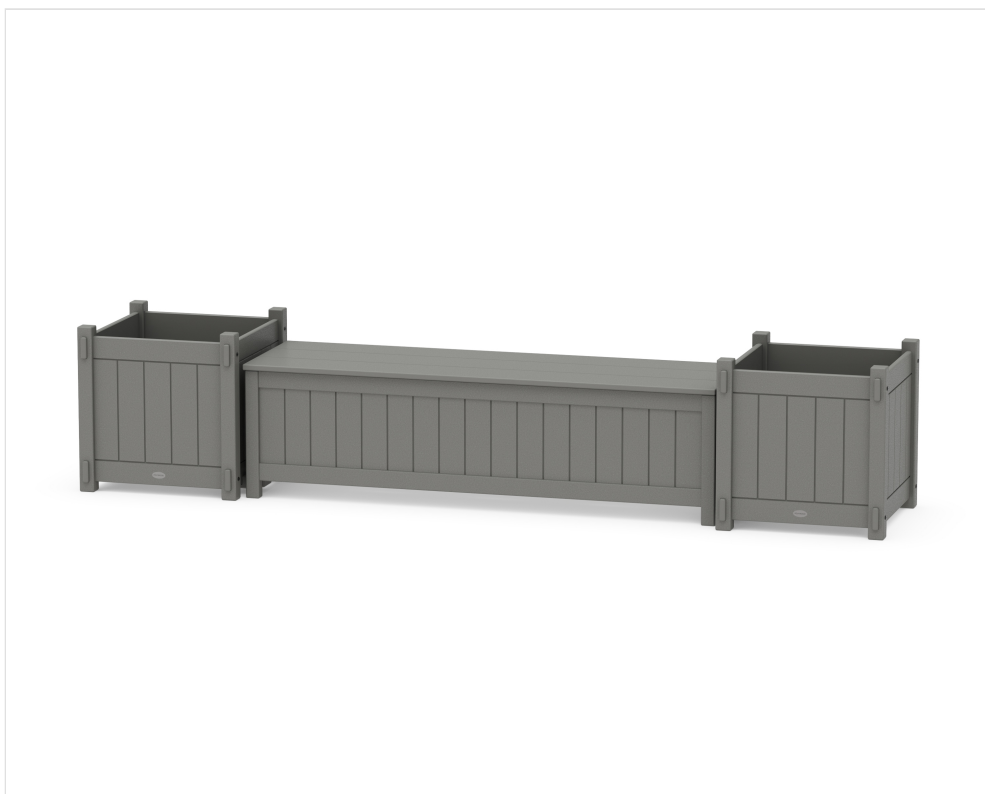

POLYWOOD®

Sustainable Outdoor Furniture

CLIMATETUFF™
MATERIALS

COLORSTAY™
TECHNOLOGY

MADE IN
THE USA

CONSCIOUSLY
CRAFTED

60" Vineyard Straight Planter Storage Bench Set- Large

BRAND | POLYWOOD®

COLLECTION | Vineyard

SKU | PWS2953-1

SET WEIGHT + DIMENSIONS

Overall Set Weight	176.5 lbs
Recommended Minimum Space (Based on pictured configuration)	105.0" W x 21.0" H x 22.0" D

INDIVIDUAL ITEM DIMENSIONS

Qty	NAME	SKU	DIMENSIONS (W x H x D)
1	Vineyard 60" Storage Bench	BNS601	60.25" x 17.03" x 17.58"
2	Vineyard Large Square Planter Box	6311S	21.53" x 21.0" x 20.73"
2	Modular Planter Connection Block	P15675	1.5" x 4.0" x 12.5"