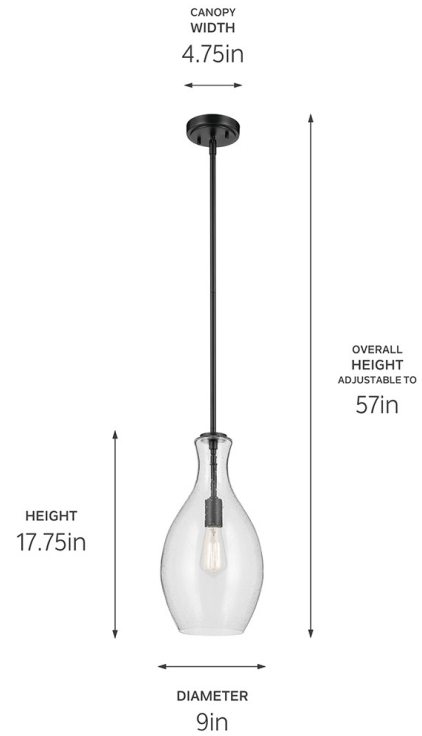

SPECIFICATIONS

Certifications/Qualifications

Prop65	No
Location Rating	Dry kichler.com/warranty

Dimensions

Height	17.75"
Overall Height	57"
Weight	5.9 LBS
Canopy Width	4.75"
Canopy Depth	1"

Electrical

Input Voltage	120 V

Light Source

Light Source	Bulb
Lamp Included	Not Included
# Of Bulbs/LED Modules	1
Max Or Nominal Watt	100 W
Lamp Type	A19
Socket Type	E26 (Medium)
Dimmable	Yes

Mounting/Installation

Interior/Exterior	Interior Product
Mounting Weight	5.9 LBS
Lead Wire Length	114
Wire Connectors	Wire Nuts

FIXTURE ATTRIBUTES

Housing/Glass

Primary Material	Steel
Shade Included	No
Max Stem Tilt	90 °

Product/Ordering Information

Sku	42047BKCS
Finish	Black
UPC	783927049573

Finishes

- Black
- Black
- Brushed Nickel
- Brushed Nickel
- Chrome
- Chrome
- Natural Brass
- Natural Brass
- Olde Bronze
- Olde Bronze

ALSO IN THIS FAMILY