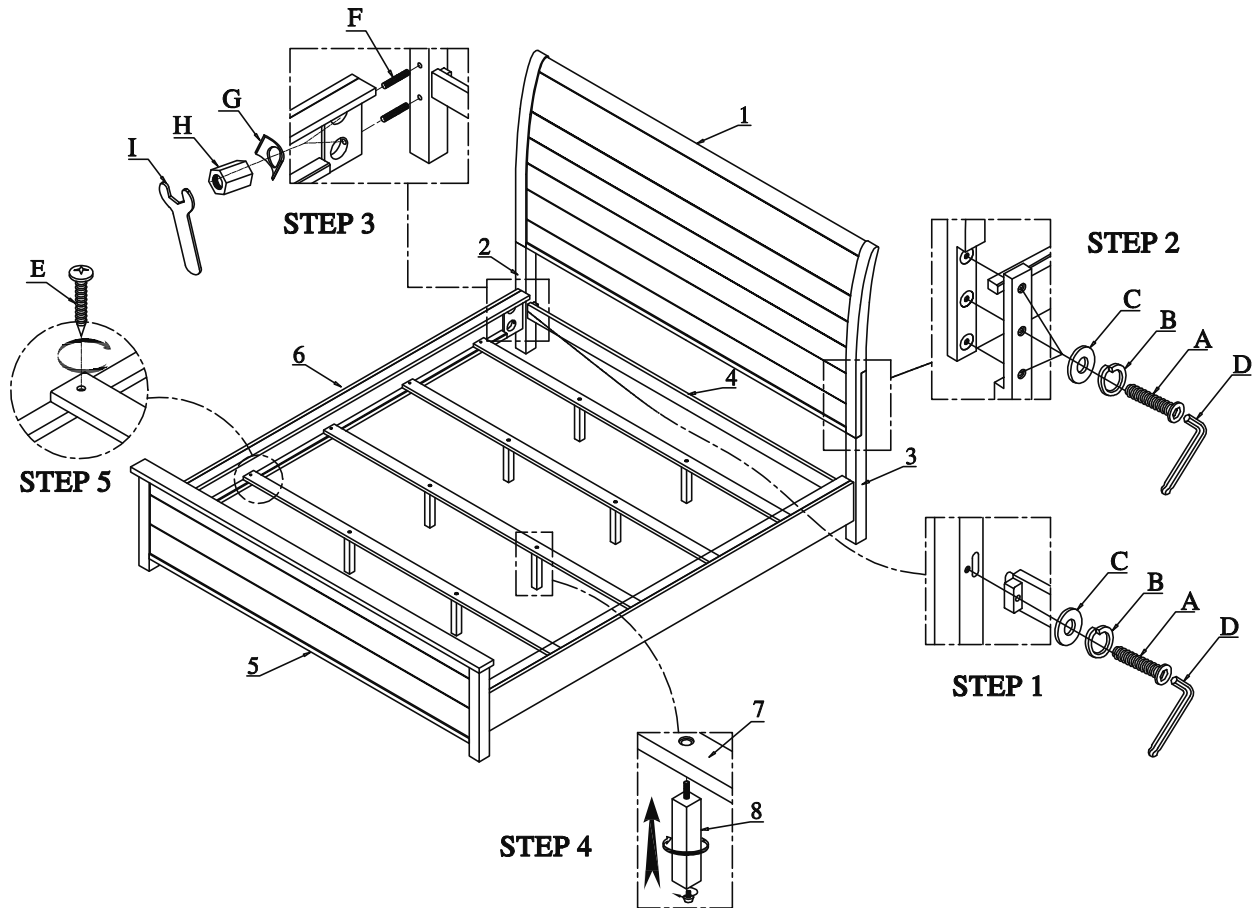

ITEM: 1923K-1 EK/CK SLEIGH HEADBOARD
 1923K-2 EK/CK FOOTBOARD & SLATS
 1923K-3CK CK SIDE RAILS

Thank you for purchasing this quality product. Be sure to check all packing material carefully for small parts which may have come loose inside the carton during shipment. Identify and count all parts and compare with the Parts List below.

MADE IN VIETNAM

HARDWARE LIST OF 1923K-1

COMPONENT LIST		
1	HEADBOARD	1Pc
2	HEADBOARD LSF LEG	1Pc
3	HEADBOARD RSF LEG	1Pc
4	HEADBOARD BOTTOM RAIL	1Pc
5	FOOTBOARD	1Pc
6	SIDE RAIL	2Pcs
7	SLAT	4Pcs
8	SUPPORT LEG	8Pcs

NO.	DRAWING	DESCRIPTION	QTY
A		Φ5/16"-18 x1-3/4" Bolt	8Pcs
B		Φ5/16"*11/32*11/16*1/16 Lock Washer	8Pcs
C		Φ5/16"*11/32*11/16*1/16 Flat Washer	8Pcs
D		Φ5/16" Allen Key	1Pc
HARDWARE LIST OF 1923K-2			
NO.	DRAWING	DESCRIPTION	QTY
E		Φ5/16"-18 x 1" Screw	8PCS

HARDWARE LIST OF 1923K-3CK

NO.	DRAWING	DESCRIPTION	QTY
F		Φ5/16"-18*3-1/2" Hanger Bolt	8Pcs
G		Φ5/16" - Arc Washer	8Pcs
H		Φ5/16" Nut	8Pcs
I		Φ5/16" Open Wrench	1Pc