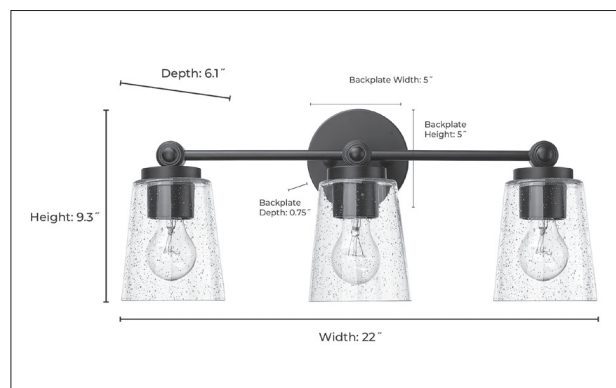

Millennium Lighting
105 Declaration Drive
McDonough, GA 30253
www.millenniumlighting.com