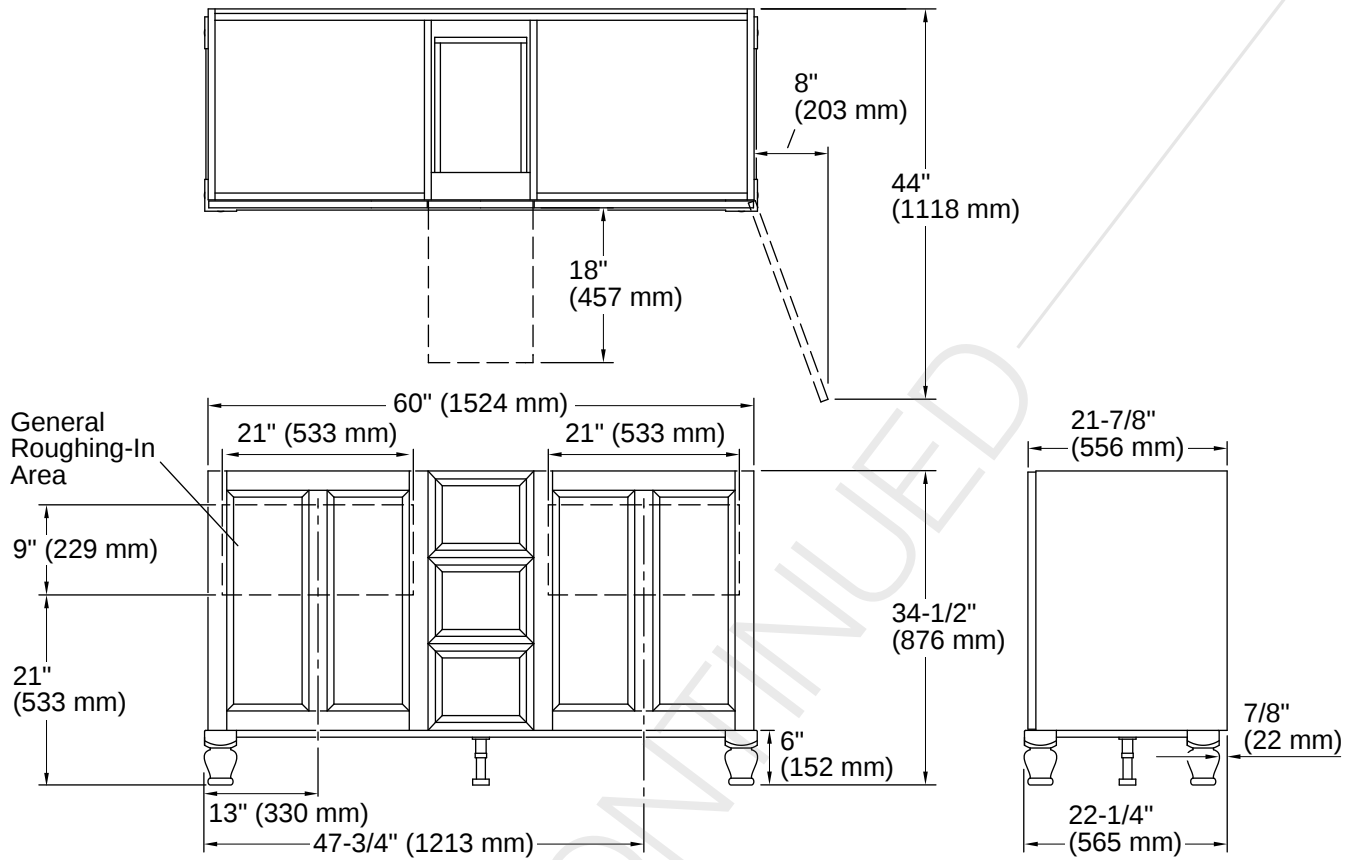

Installation Notes

Install this product according to the installation instructions.

Decorative cabinet hardware is not supplied. Refer to the KOHLER bath accessories line for recommended cabinet hardware to complement your vanity.

Select the type of fastener based upon the wall material. Two 250 lb (113.4 kg) minimum load bearing fasteners are recommended.