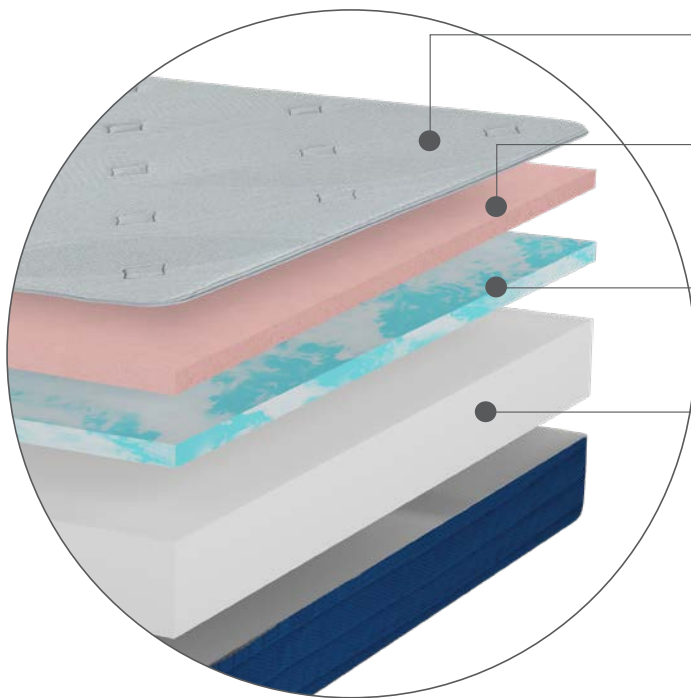

1" Premium Knit Cover

Soft, breathable fabric designed for everyday comfort

1.5" Smart Foam™ Comfort Layer

Enhanced airflow for adaptive support and easy movement

2" Swirl Gel-Infused Flex Foam

Liquid gel infusion helps regulate heat while gently contouring for cooling, pressure-relieving comfort

5.5" High-Density Support Base

Durable, stable core helps keep your spine aligned and supports the comfort layers above