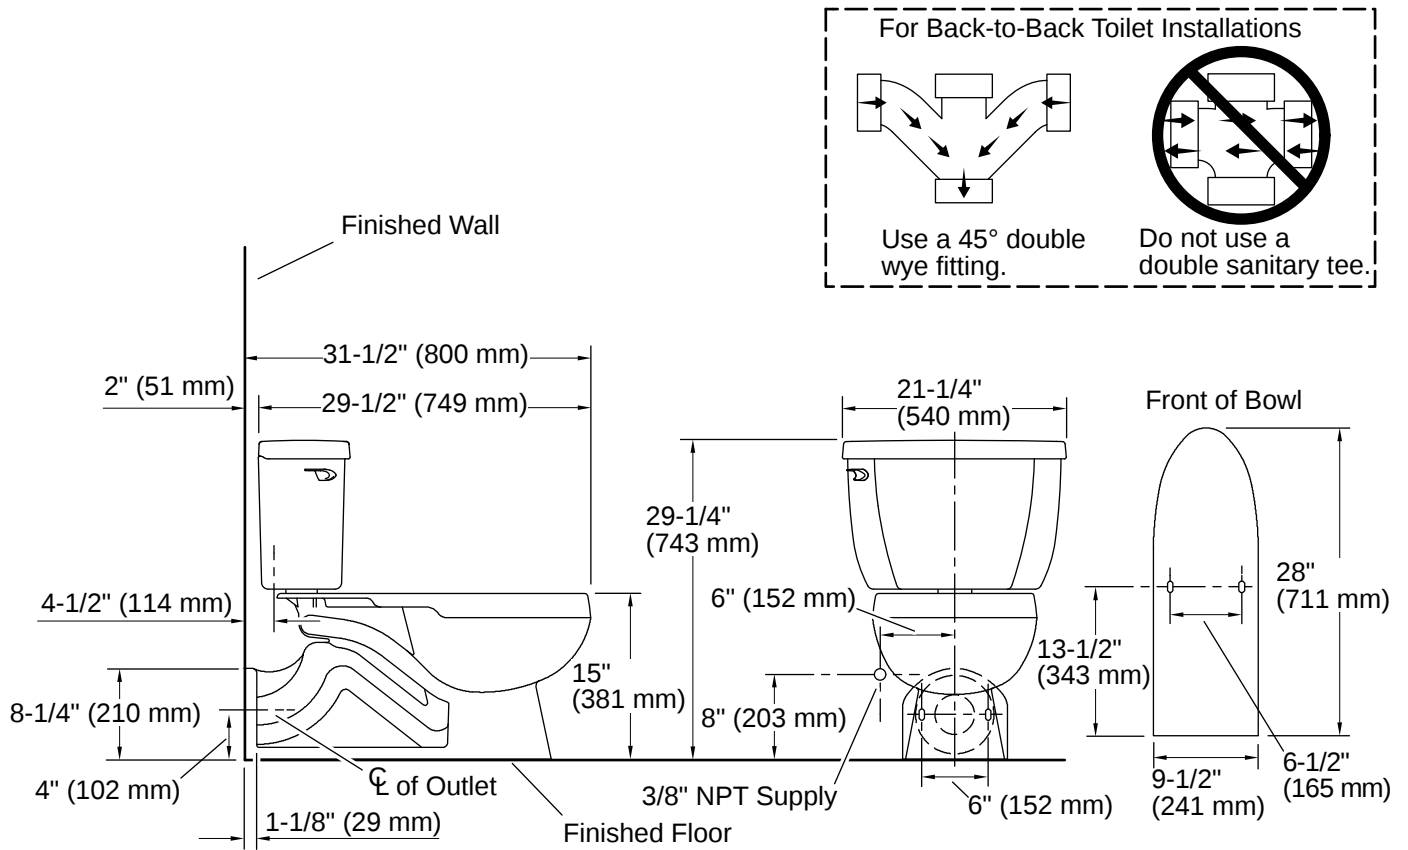

Installation

- Seat and supply line sold separately

Installation Notes

Install this product according to the installation instructions.

For back-to-back toilet installations: Use only a 45° double wye fitting.
Product dimensions are nominal and may vary per ASME A112.19.2 tolerances.