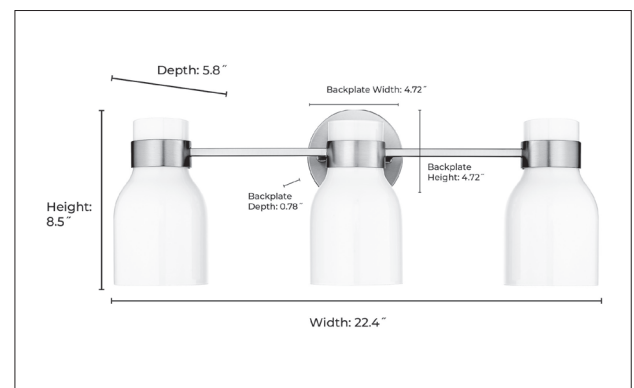

FINISH

MG - Modern Gold

DIMENSIONS

Width 22.4"
Height 8.5"
Ext. 5.8"
Backplate Width 4.72"
Backplate Height 4.72"
Backplate Depth 0.78"
Weight 4.4 lbs.

MATERIAL

Steel

GLASS

Glass Opal Gloss

LAMPING

Bulbs 3-Medium
Bulb Base Medium (E26)
Watts per Bulb 60W
Voltage 120V
Total Wattage 180W
Bulbs Included No

CERTIFICATION

ETL Listed Damp Location

ITEM NUMBER

SKU's 23003 MG

23003 MG

Millennium Lighting
105 Declaration Drive
McDonough, GA 30253
www.millenniumlighting.com