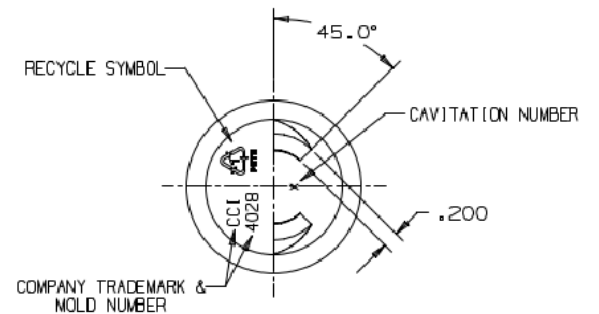

E F G H

NOTES :

- (A) 1) OVERFLOW CAPACITY : 12.40 ± .30 FL.OZ.
(366.7 ± 9.0 CC'S.)
- (D) 2) WEIGHT : 30.6 ± 2.0 GRAMS

DISCLAIMER

THIS INFORMATION IS PROVIDED AS A GENERAL GUIDE, INCLUDING DIMENSIONS. IT IS THE CUSTOMER'S RESPONSIBILITIES TO SELECT THE PROPER CONTAINER FOR PRODUCT AND APPLICATION COMPATIBILITY.

DISTRIBUTED BY:

REF NO.:

DWG30757

DESCRIPTION:

12 oz PET Cosmo-Bullet Round, 24-410, 30.6 gram