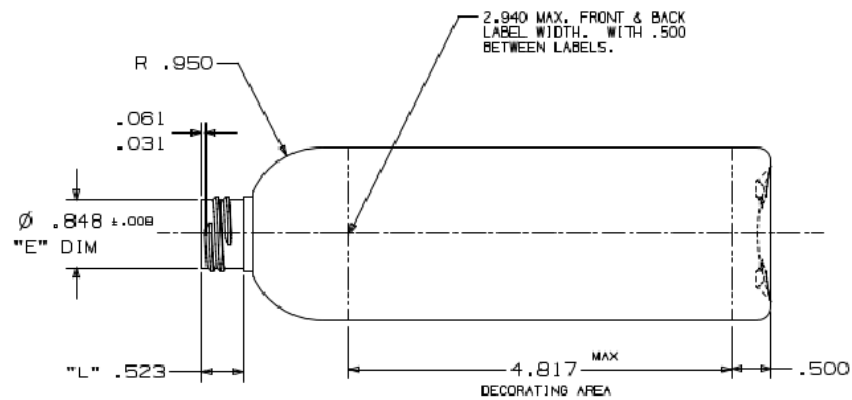

E F G H

NOTES :

- (A) 1) OVERFLOW CAPACITY : 12.40 ± .30 FL.OZ.
(366.7 ± 9.0 CC'S.)
- (D) 2) WEIGHT : 30.6 ± 2.0 GRAMS

DISCLAIMER

THIS INFORMATION IS PROVIDED AS A GENERAL GUIDE, INCLUDING DIMENSIONS. IT IS THE CUSTOMER'S RESPONSIBILITIES TO SELECT THE PROPER CONTAINER FOR PRODUCT AND APPLICATION COMPATIBILITY.

DISTRIBUTED BY:

REF NO.:

DWG30757

DESCRIPTION:

12 oz PET Cosmo-Bullet Round, 24-410, 30.6 gram