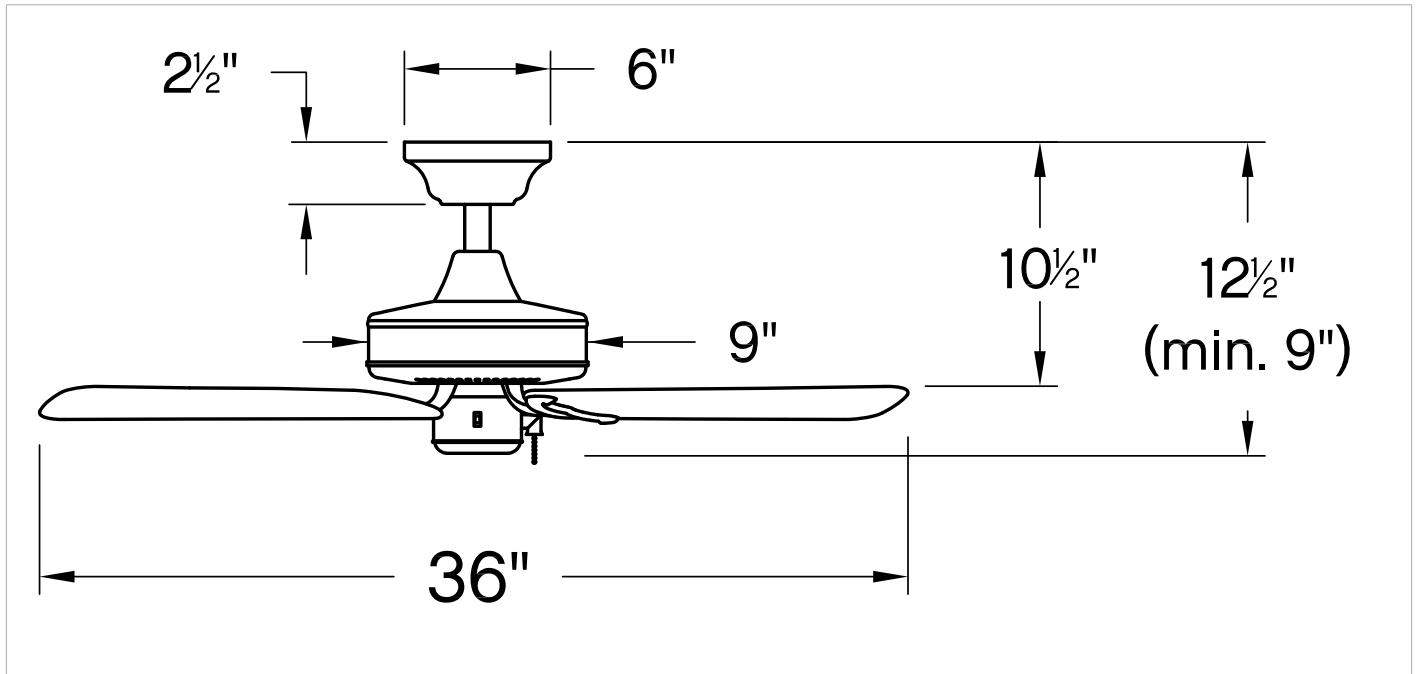

CABANA

901836FMB-NWA

CABANA 36" FAN

DETAILS	
FAN FINISH:	Matte Black
BLADE COUNT:	5
SLOPE DEGREE:	35

DIMENSIONS	
WIDTH:	36"
HEIGHT:	12.5"

LIGHT SOURCE	
VOLTAGE:	120v

MOUNTING	
CANOPY:	6" Dia.
LEAD WIRE:	1 X 76"

PRODUCT DETAILS:

- Can be hung on a sloped ceiling
- This item includes a 4.5" down rod (other lengths of down rods are available)
- Control your fan's power, light, speed, direction, and so much more from the Hinkley Home Automation app
- Pull chain manual reverse, accessory controls available
- An optional light kit is available
- Part of the Regency Series of traditional ceiling fans designed to enhance a wide variety of spaces with versatile designs and classic finishes
- Dual Mount design can hung directly to the canopy or with an included downrod
- Motor carries a lifetime warranty

HINKLEY

HINKLEY
33000 Pin Oak Parkway
Avon Lake, OH 44012

PHONE: (440) 653-5500
Toll Free: 1 (800) 446-5539

hinkley.com

CABANA 36" FAN

901836FMB-NWA

PERFORMANCE SPECIFICATIONS	STANDARD		DUAL MOUNT	
	HIGH SPEED	AVERAGE SPEED	HIGH SPEED	AVERAGE SPEED
Airflow	3101	2566	2947	2424
EnergyUse	37.6	26.8	37.7	26.4
EnergyCost	11	8	11	7
Efficiency	82	96	78	92
AMPS	0.32	0.26	0.32	0.26
RPMS	242	193	242	193