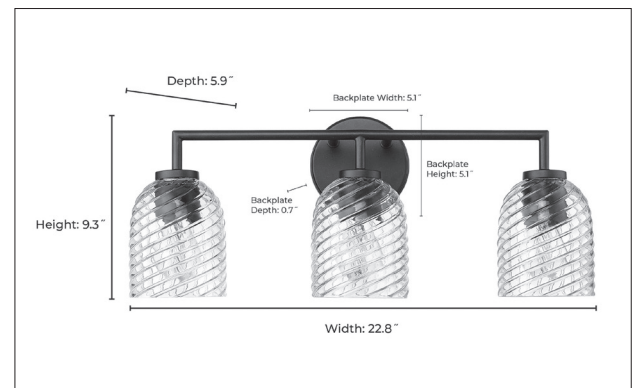

Millennium Lighting
105 Declaration Drive
McDonough, GA 30253
www.millenniumlighting.com