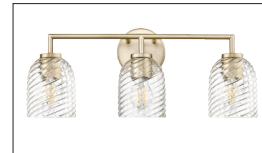

22203

CATANIA THREE LIGHT VANITY

FINISH

BN - Brushed Nickel
MB - Matte Black
MG - Modern Gold

DIMENSIONS

Width 22.8"
Height 9.3"
Ext. 5.9"
Backplate Width 5.1"
Backplate Height 5.1"
Backplate Depth 0.7"
Weight 4.86 lbs.

MATERIAL

Steel

GLASS

Glass Clear Swirl

LAMPING

Bulbs 3-Medium
Bulb Base Medium (E26)
Watts per Bulb 60W
Voltage 120V
Total Wattage 180W
Bulbs Included No

CERTIFICATION

ETL Listed Damp Location

ITEM NUMBER

SKU's 22203 MB
22203 PN
22203 MG

22203 BN

22203 MB

22203 MG

Millennium Lighting
105 Declaration Drive
McDonough, GA 30253
www.millenniumlighting.com