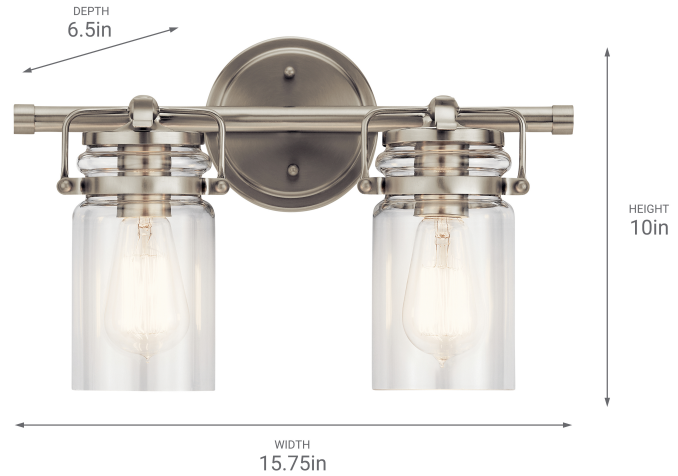

SPECIFICATIONS

Certifications/Qualifications

ADA Compliant	No
Prop65	No
DarkSky Approved	No
Location Rating	Damp
	kichler.com/warranty

Dimensions

Height	10"
Width	15.75"
Height From Center Of Wall Opening (Spec Sheet)	2.5"
Depth	6.75"
Weight	3.8 LBS
Canopy Height	5"
Canopy Depth	1"

Electrical

Input Voltage	120 V

Light Source

Light Source	Bulb
Lamp Included	Not Included
# Of Bulbs/LED Modules	2
Max Or Nominal Watt	75 W
Lamp Type	A19
Socket Type	E26 (Medium)
Dimmable	Yes

Mounting/Installation

Interior/Exterior	Interior Product
Mounting Weight	2.3 LBS
Modular	No
Lead Wire Length	6

FIXTURE ATTRIBUTES

Housing/Glass

Primary Material	Steel
Shade Included	No
Shade Dimensions	4.00 DIA X 7.00

Product/Ordering Information

SKU	45688NI
Finish	Brushed Nickel
UPC	783927536936

Finishes

- Brushed Nickel
- Champagne Bronze™
- Olde Bronze

ALSO IN THIS FAMILY