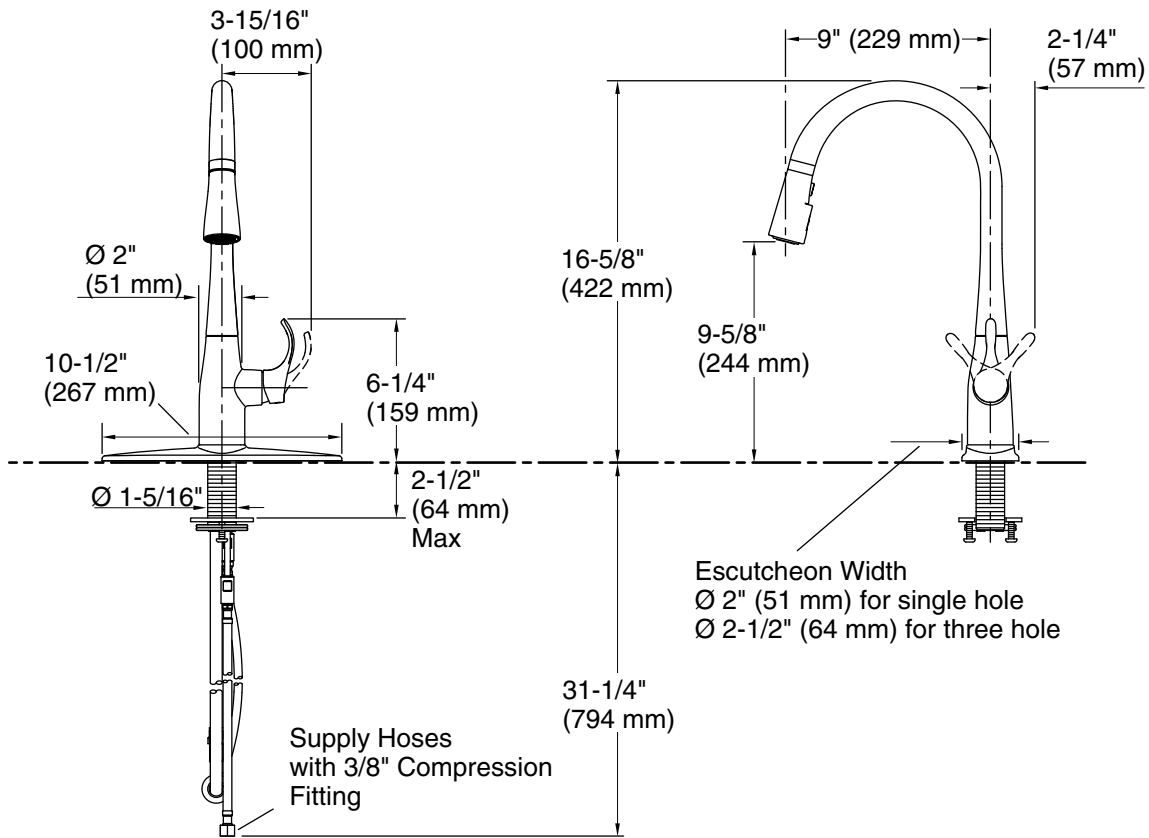

Optional Products/Accessories

- 1012715 Kitchen Faucet Deep Rough-In Kit

ADA

CSA B651

Codes/Standards

ASME A112.18.1/CSA B125.1
NSF/ANSI/CAN 61
NSF/ANSI/CAN 372
DOE - Energy Policy Act 1992
California Energy Commission (CEC)
ADA
ICC/ANSI A117.1
CSA B651

Technical Information

All product dimensions are nominal.

Faucet flow rate: 1.5 gal/min (5.7 l/min)

Spout:

Spout reach: 9" (229 mm)

Notes

Install this product according to the installation guide.

ADA compliant for faucet handles only.