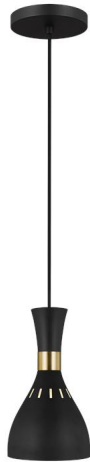

VISUAL COMFORT & Co.

EP1141MBK: Mini-Pendant

Dimensions:

Diameter: 6.25"
Width: 6.25"
Height: 11.25"
Weight: 2.2 lbs.

Wire: 180" (color;Black Fabric Cord)

Mounting Proc.: Set Screw(s)

Connection: Mounted To Box

Bulbs:

1 - Medium A19 75.0w Max. 120v Not included

Material List:

1 Body - Steel - Midnight Black

Safety Listing:

Safety Listed for Damp Locations

Instruction Sheets:

Trilingual (English, Spanish, and French) (ep1141)

Collection: Joan

Hand-spun metal shades

NEW Hang Straight Canopy

cETL listed for damp locations

Supplied with 15 feet of wire

A great choice for your do-it-yourself project

UPC #:014817597653

Finish: Midnight Black (MBK)

Shade / Glass / Diffuser Details:

Part	Material	Finish	Quantity	Item Number	Length	Width	Height	Diameter	Fitter Diameter	Shade Top Length	Shade Top Width	Shade Top Diameter
Shade	Steel	Midnight Black	1				6.38	6.25				