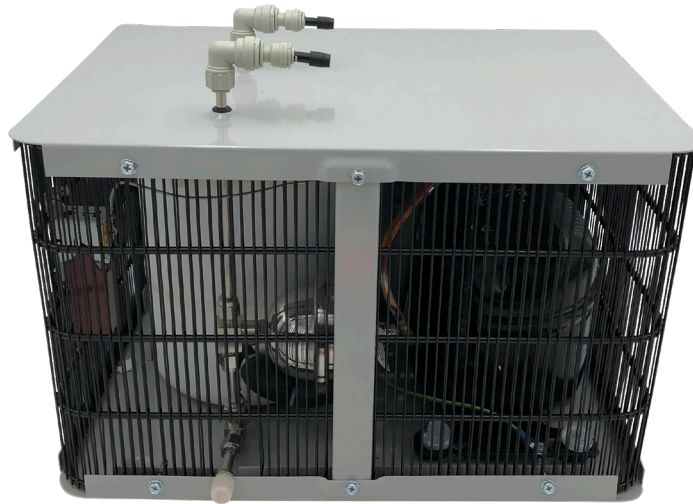

2018 Supplemental Suggested Pricing

MT670-2
\$1,497

6" Round Rain Head - MT10-6

Category 1 Finishes

MT10-6/BRN	Brushed Nickel	\$ 204
MT10-6/CPB	Polished Chrome	\$ 177
MT10-6/MB	Matte Black	\$ 239
MT10-6/ORB	Oil Rubbed Bronze	\$ 239
MT10-6/PN	Polished Nickel	\$ 204