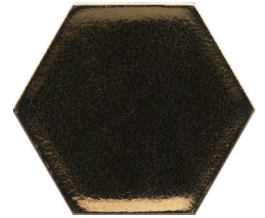

Electrum™ is a statement in pure radiance. This striking wall tile collection offers a variety of on-trend shapes in a brilliant gold finish with a lustrous mirror-like sheen that catches the light and commands attention. Perfect for creating luxurious focal points or artful accents, Electrum transforms walls into luminous works of art, embodying sophistication and glamour in every gleaming detail.

# ELECTRUM™

*Glazed Ceramic*

WALL RESIDENTIAL COMMERCIAL INDOOR

2x20

3x12

2x10

Blade Gold

Jet Gold

5x5

Hex Gold

**REDEFINED LUXURY**  
WITH CAPTIVATING GLAZING

---

ELECTRUM™ FEATURES A  
GOLD CRACKLE LIKE EFFECT

3x12

Sizes	2" x 8"	2" x 10"	2" x 20"	3" x 12"	5" x 5"	4" x 5"
	1.97" x 7.87"	1.97" x 9.84"	1.97" x 19.69"	2.95" x 11.81"	5.12" x 5.12"	4.25" x 4.88"
Thickness	8mm	9mm	9mm	9mm	9mm	8mm
Grout Joint Recommendation	Check Website	Check Website	Check Website	Check Website	Check Website	Check Website
Testing	Breaking Strength C648	Chemical Resistance C650	Water Absorption C373	Scratch Hardness MOHS	Shade Variation Rating	
Results*	Check Website	Check Website	Check Website	Check Website	V1	