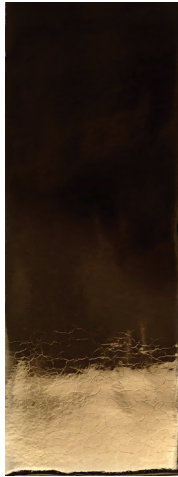

Electrum™ is a statement in pure radiance. This striking wall tile collection offers a variety of on-trend shapes in a brilliant gold finish with a lustrous mirror-like sheen that catches the light and commands attention. Perfect for creating luxurious focal points or artful accents, Electrum transforms walls into luminous works of art, embodying sophistication and glamour in every gleaming detail.

# ELECTRUM™

*Glazed Ceramic*

WALL RESIDENTIAL COMMERCIAL INDOOR

2x20

3x12

2x10

Blade Gold

Jet Gold

5x5

Hex Gold

**REDEFINED LUXURY**  
WITH CAPTIVATING GLAZING

---

ELECTRUM™ FEATURES A  
GOLD CRACKLE LIKE EFFECT

3x12

Sizes	2" x 8"	2" x 10"	2" x 20"	3" x 12"	5" x 5"	4" x 5"
	1.97" x 7.87"	1.97" x 9.84"	1.97" x 19.69"	2.95" x 11.81"	5.12" x 5.12"	4.25" x 4.88"
Thickness	8mm	9mm	9mm	9mm	9mm	8mm
Grout Joint Recommendation	Check Website	Check Website	Check Website	Check Website	Check Website	Check Website
Testing	Breaking Strength C648	Chemical Resistance C650	Water Absorption C373	Scratch Hardness MOHS	Shade Variation Rating	
Results*	Check Website	Check Website	Check Website	Check Website	V1	