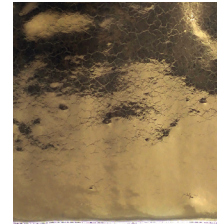

Electrum™ is a statement in pure radiance. This striking wall tile collection offers a variety of on-trend shapes in a brilliant gold finish with a lustrous mirror-like sheen that catches the light and commands attention. Perfect for creating luxurious focal points or artful accents, Electrum transforms walls into luminous works of art, embodying sophistication and glamour in every gleaming detail.

# ELECTRUM™

*Glazed Ceramic*

WALL RESIDENTIAL COMMERCIAL INDOOR

2x20

3x12

2x10

Blade Gold

Jet Gold

5x5

Hex Gold

**REDEFINED LUXURY**  
WITH CAPTIVATING GLAZING

---

ELECTRUM™ FEATURES A  
GOLD CRACKLE LIKE EFFECT

3x12

Sizes	2" x 8"	2" x 10"	2" x 20"	3" x 12"	5" x 5"	4" x 5"
	1.97" x 7.87"	1.97" x 9.84"	1.97" x 19.69"	2.95" x 11.81"	5.12" x 5.12"	4.25" x 4.88"
Thickness	8mm	9mm	9mm	9mm	9mm	8mm
Grout Joint Recommendation	Check Website	Check Website	Check Website	Check Website	Check Website	Check Website
Testing	Breaking Strength C648	Chemical Resistance C650	Water Absorption C373	Scratch Hardness MOHS	Shade Variation Rating	
Results*	Check Website	Check Website	Check Website	Check Website	V1	