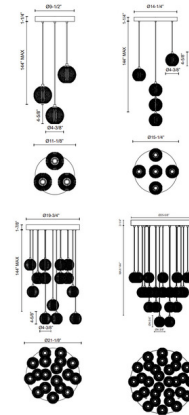

By Alora

Description

Marni Multi Light adds a gorgeous luxe to your interior space. The meticulously cut spherical shades create glittering light across your room.

Specifications

COLOR Clear Ribbed
BODY FINISH Natural Brass
WATTAGE 21W
DIMMER Low Voltage Electronic
DIMENSIONS 18.63"W x 4.25"H
INTEGRATED LED MODULE 5 x LED/4.2W/120V LED
COUNTRY OF ORIGIN China

Technical Information

COLOR RENDERING 90 CRI
LAMP COLOR 3000K
LUMENS/WATT 425.00
LUMINOUS FLUX 1785 lumens

Shown in natural brass / clear ribbed

CLICK TO VIEW PRODUCT

Notes: